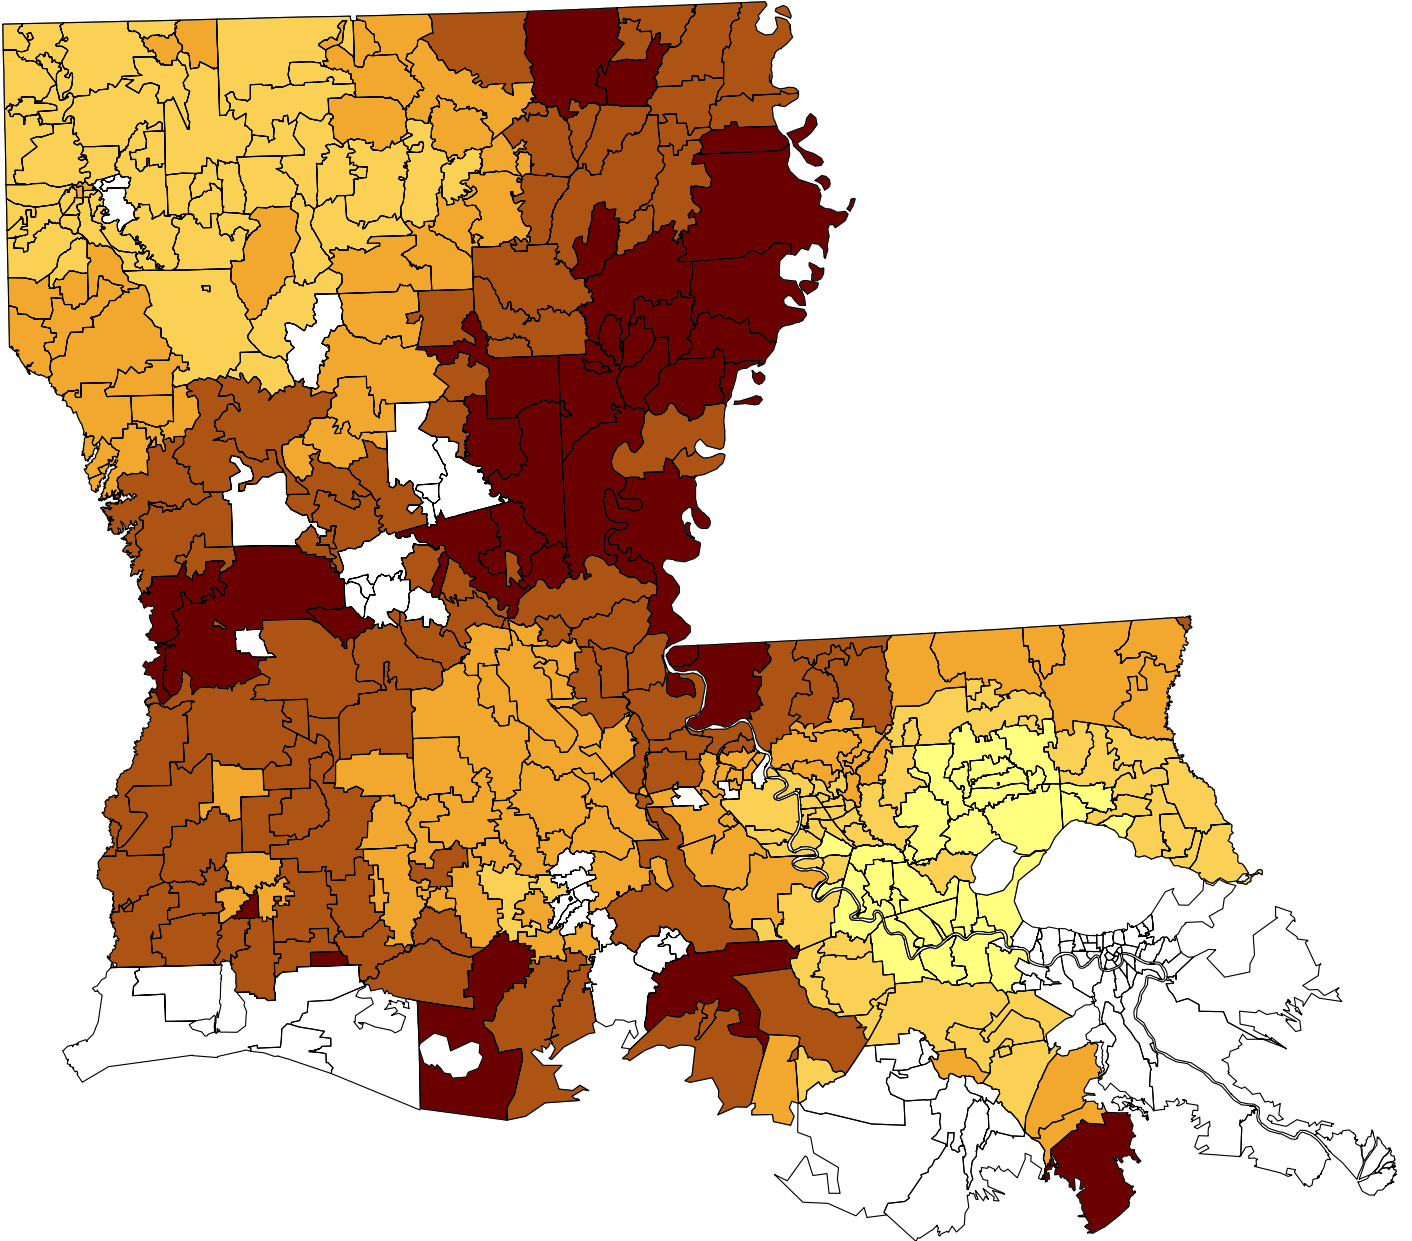

Hardwood Logging Residues At Landing Marginal Cost Louisiana