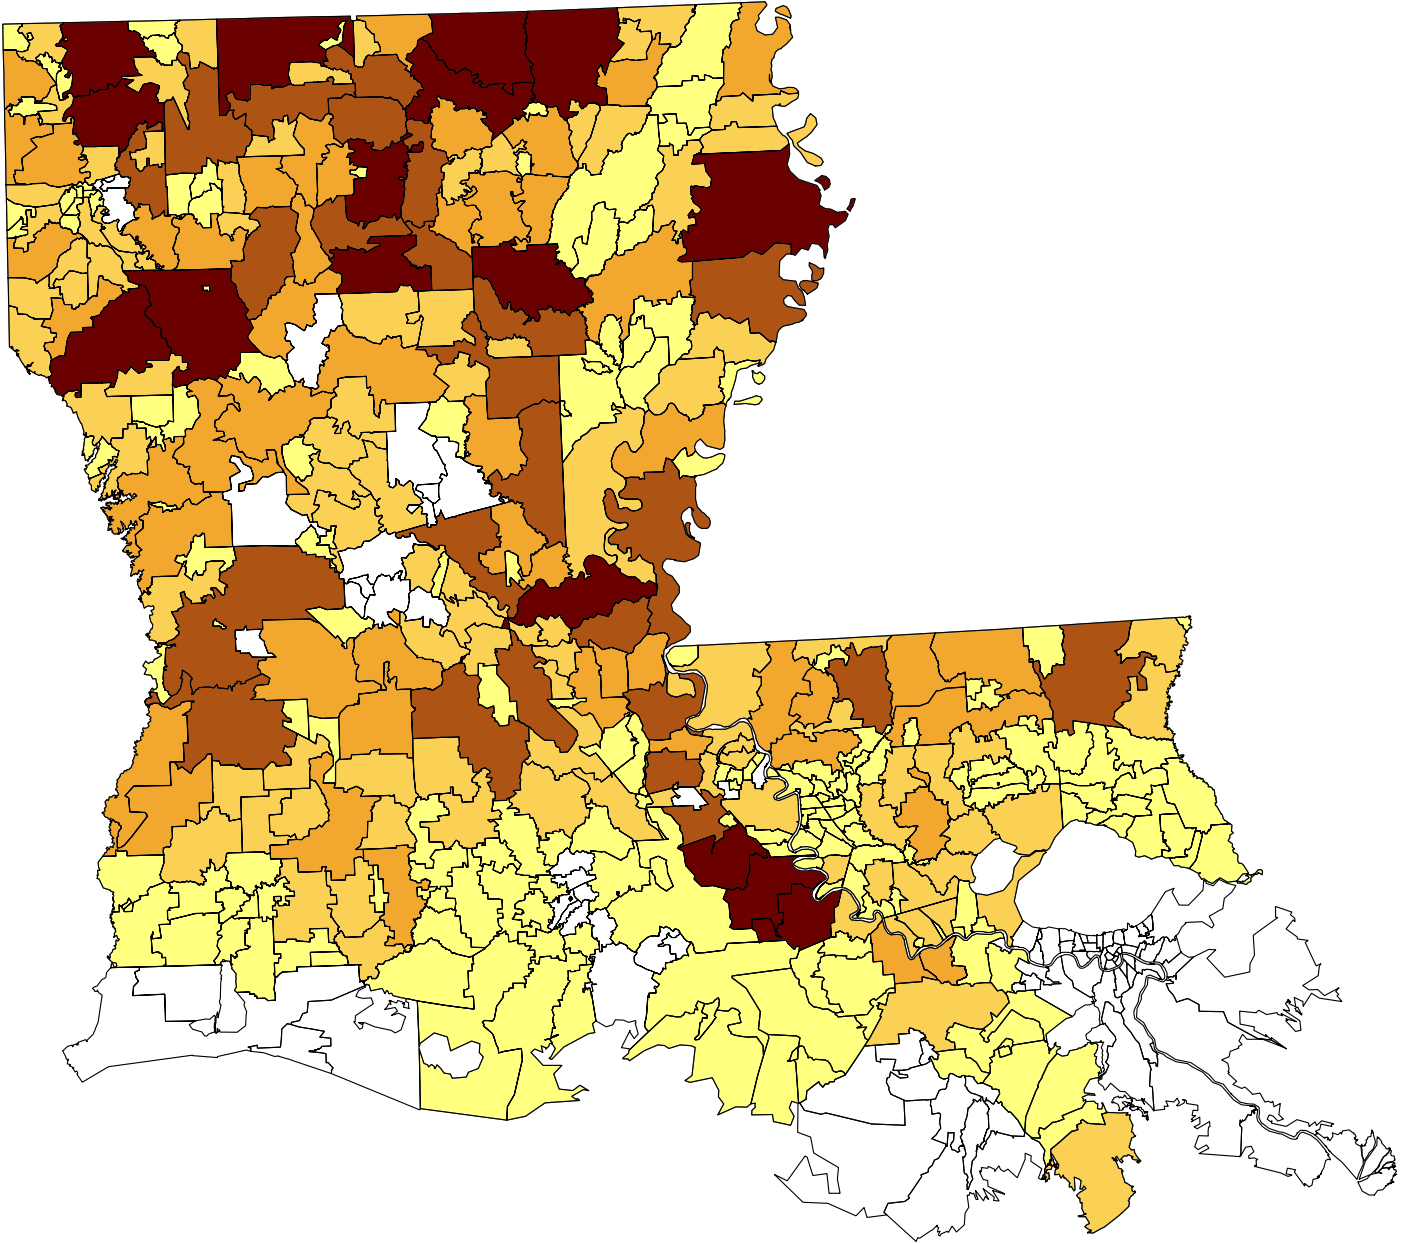

# Hardwood Logging Residues At Landing Quantity Louisiana

## Quantity (dry tons)