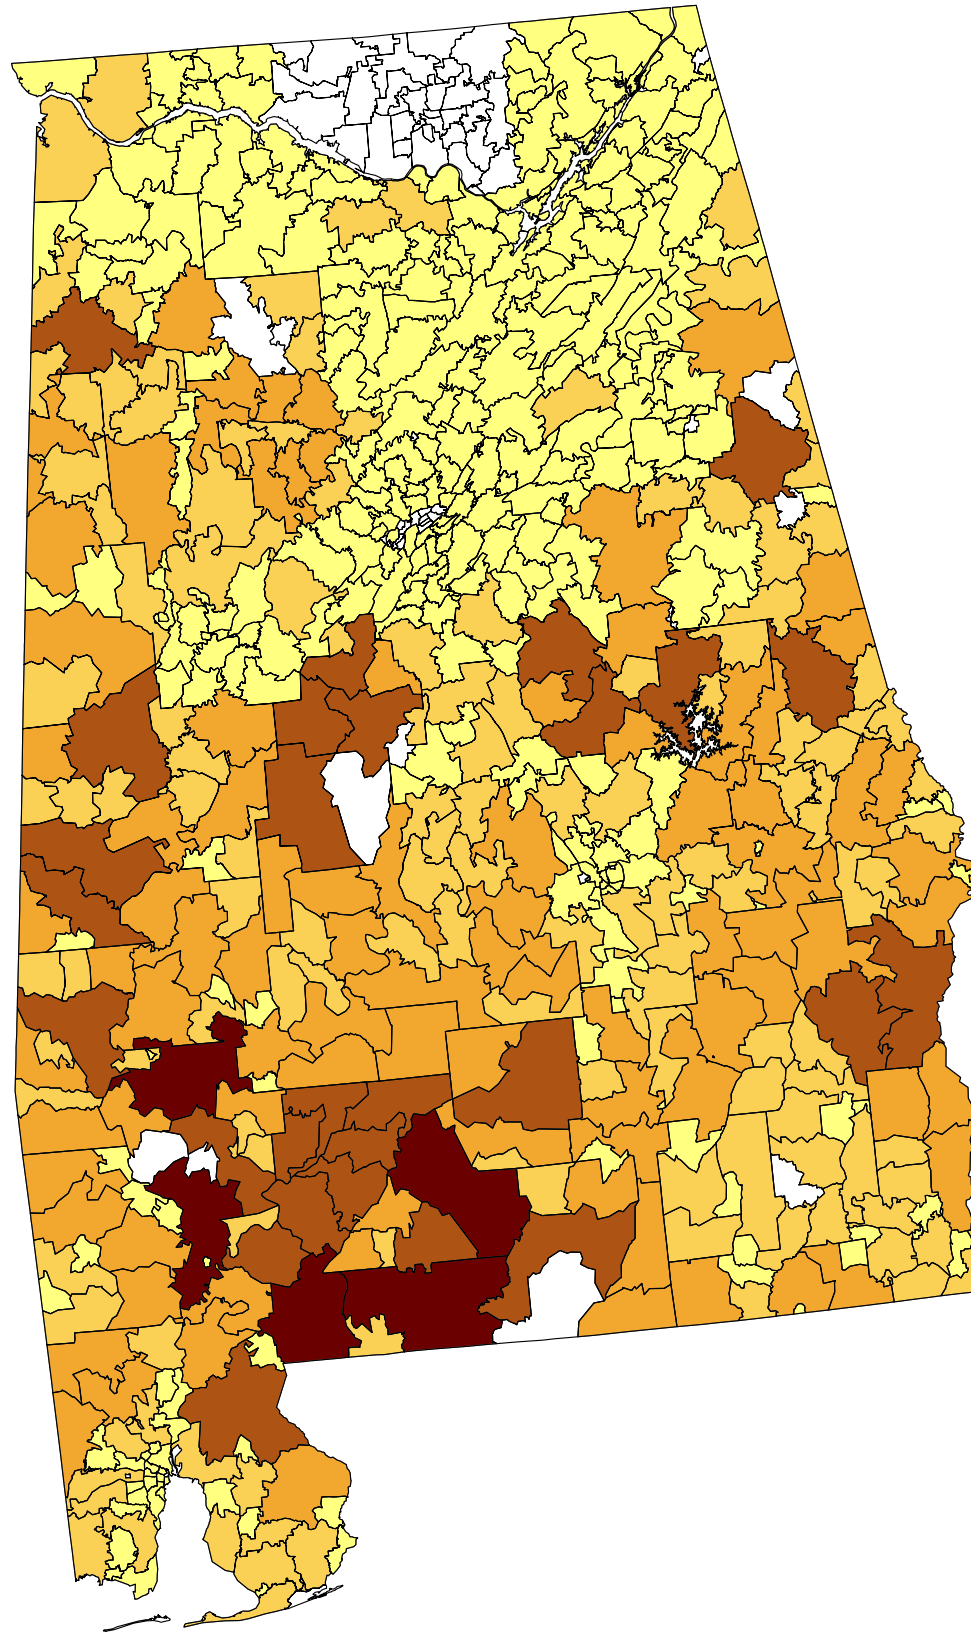

Softwood Logging Residues In Woods Quantity Alabama

Quantity (dry tons)

Softwood Logging Residues In Woods Marginal Cost Alabama

Marginal Cost (\$/dry ton)