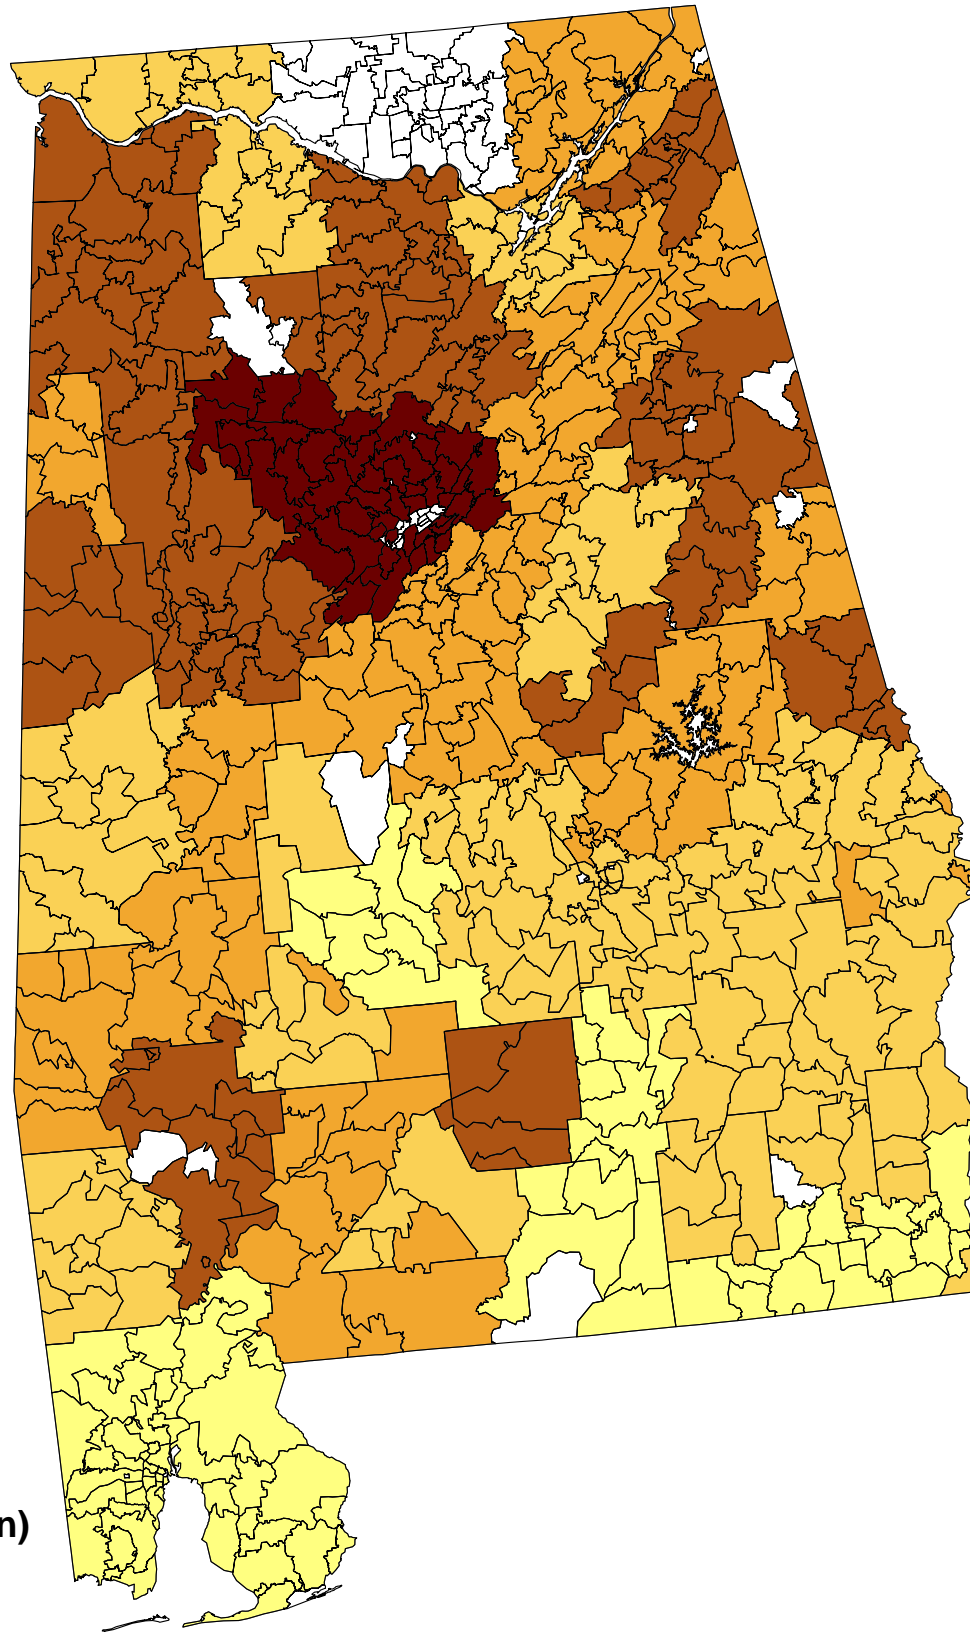

Softwood Logging Residues In Woods Quantity Alabama

Quantity (dry tons)

Softwood Logging Residues In Woods Marginal Cost Alabama

Marginal Cost (\$/dry ton)