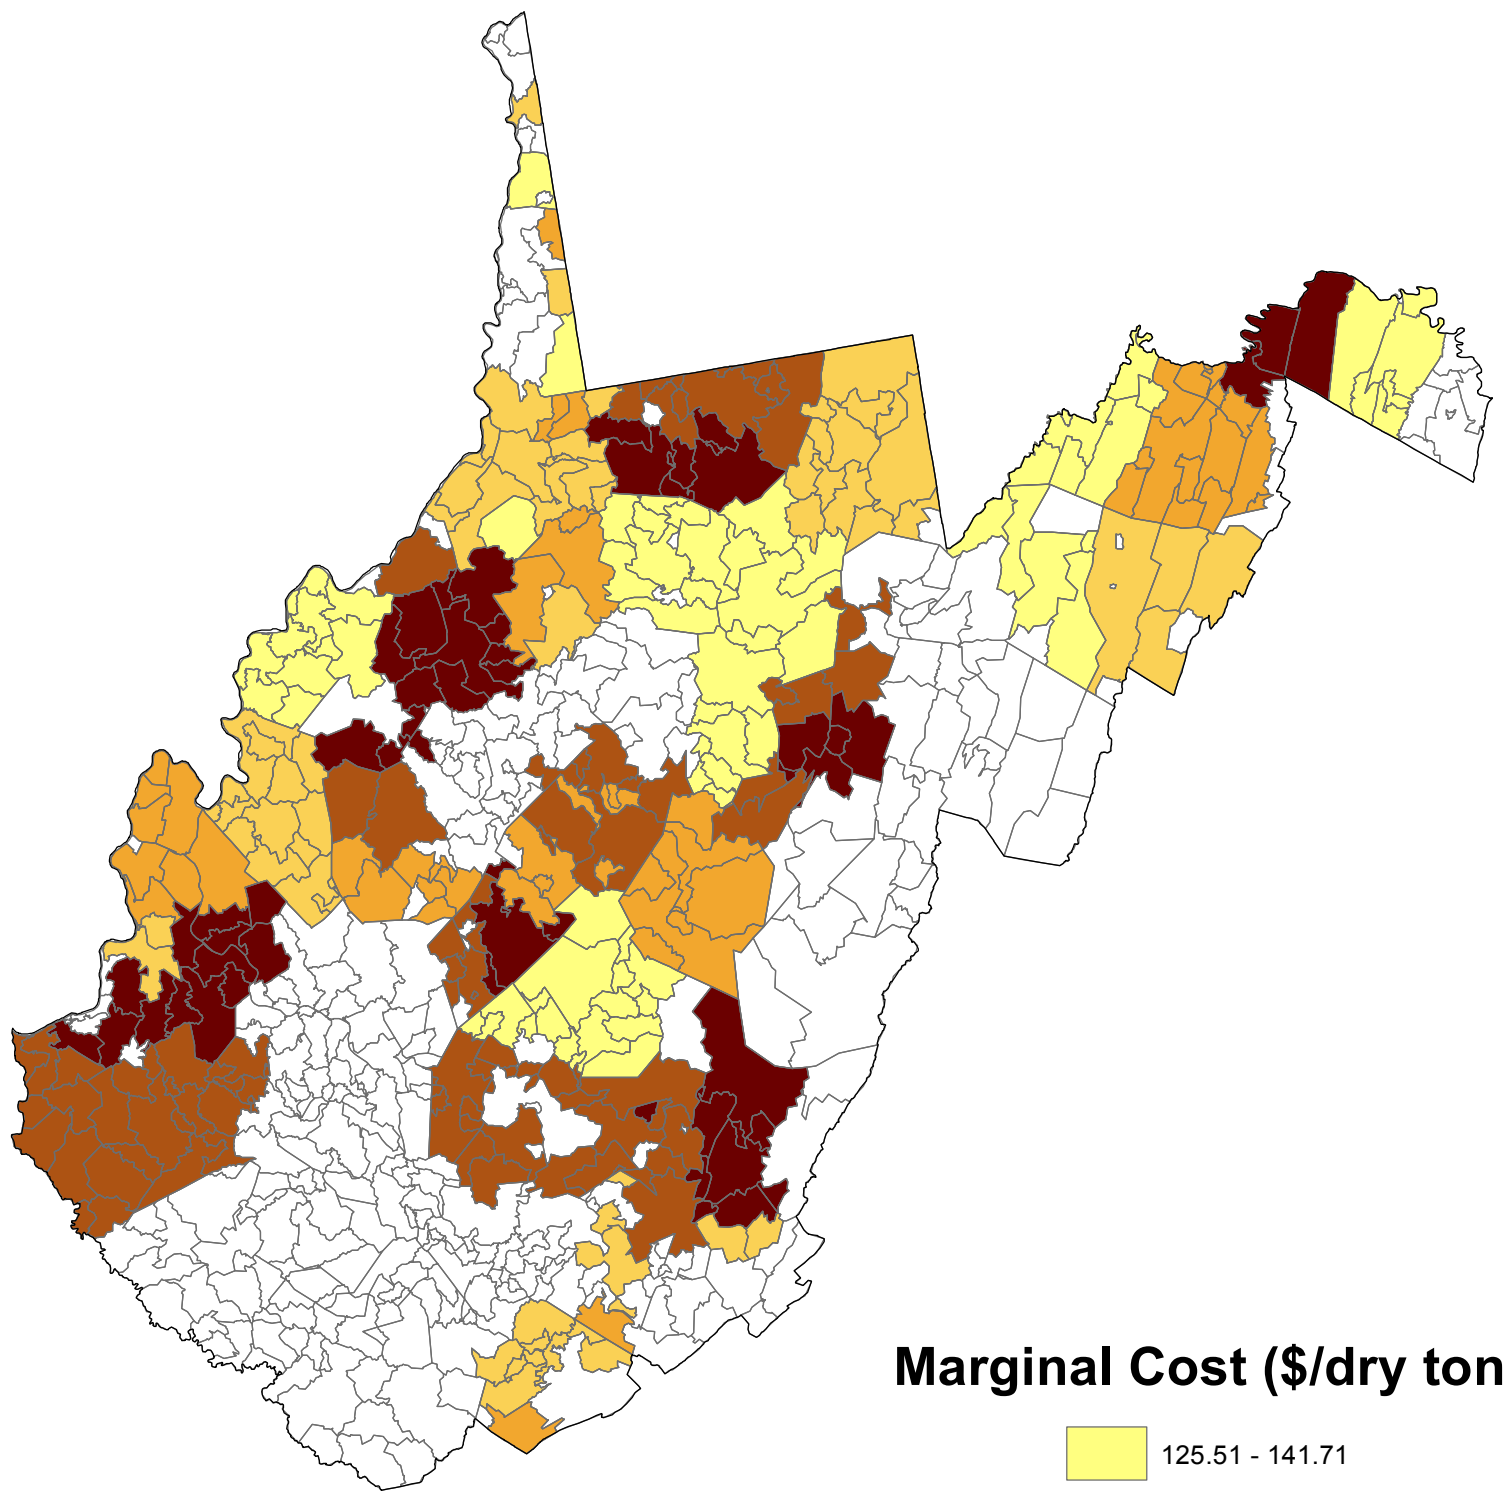

In Woods Logging Residues West Virginia Marginal Cost

Marginal Cost (\$/dry ton)

In Woods Logging Residues West Virginia Quantity

Quantity (dry tons)