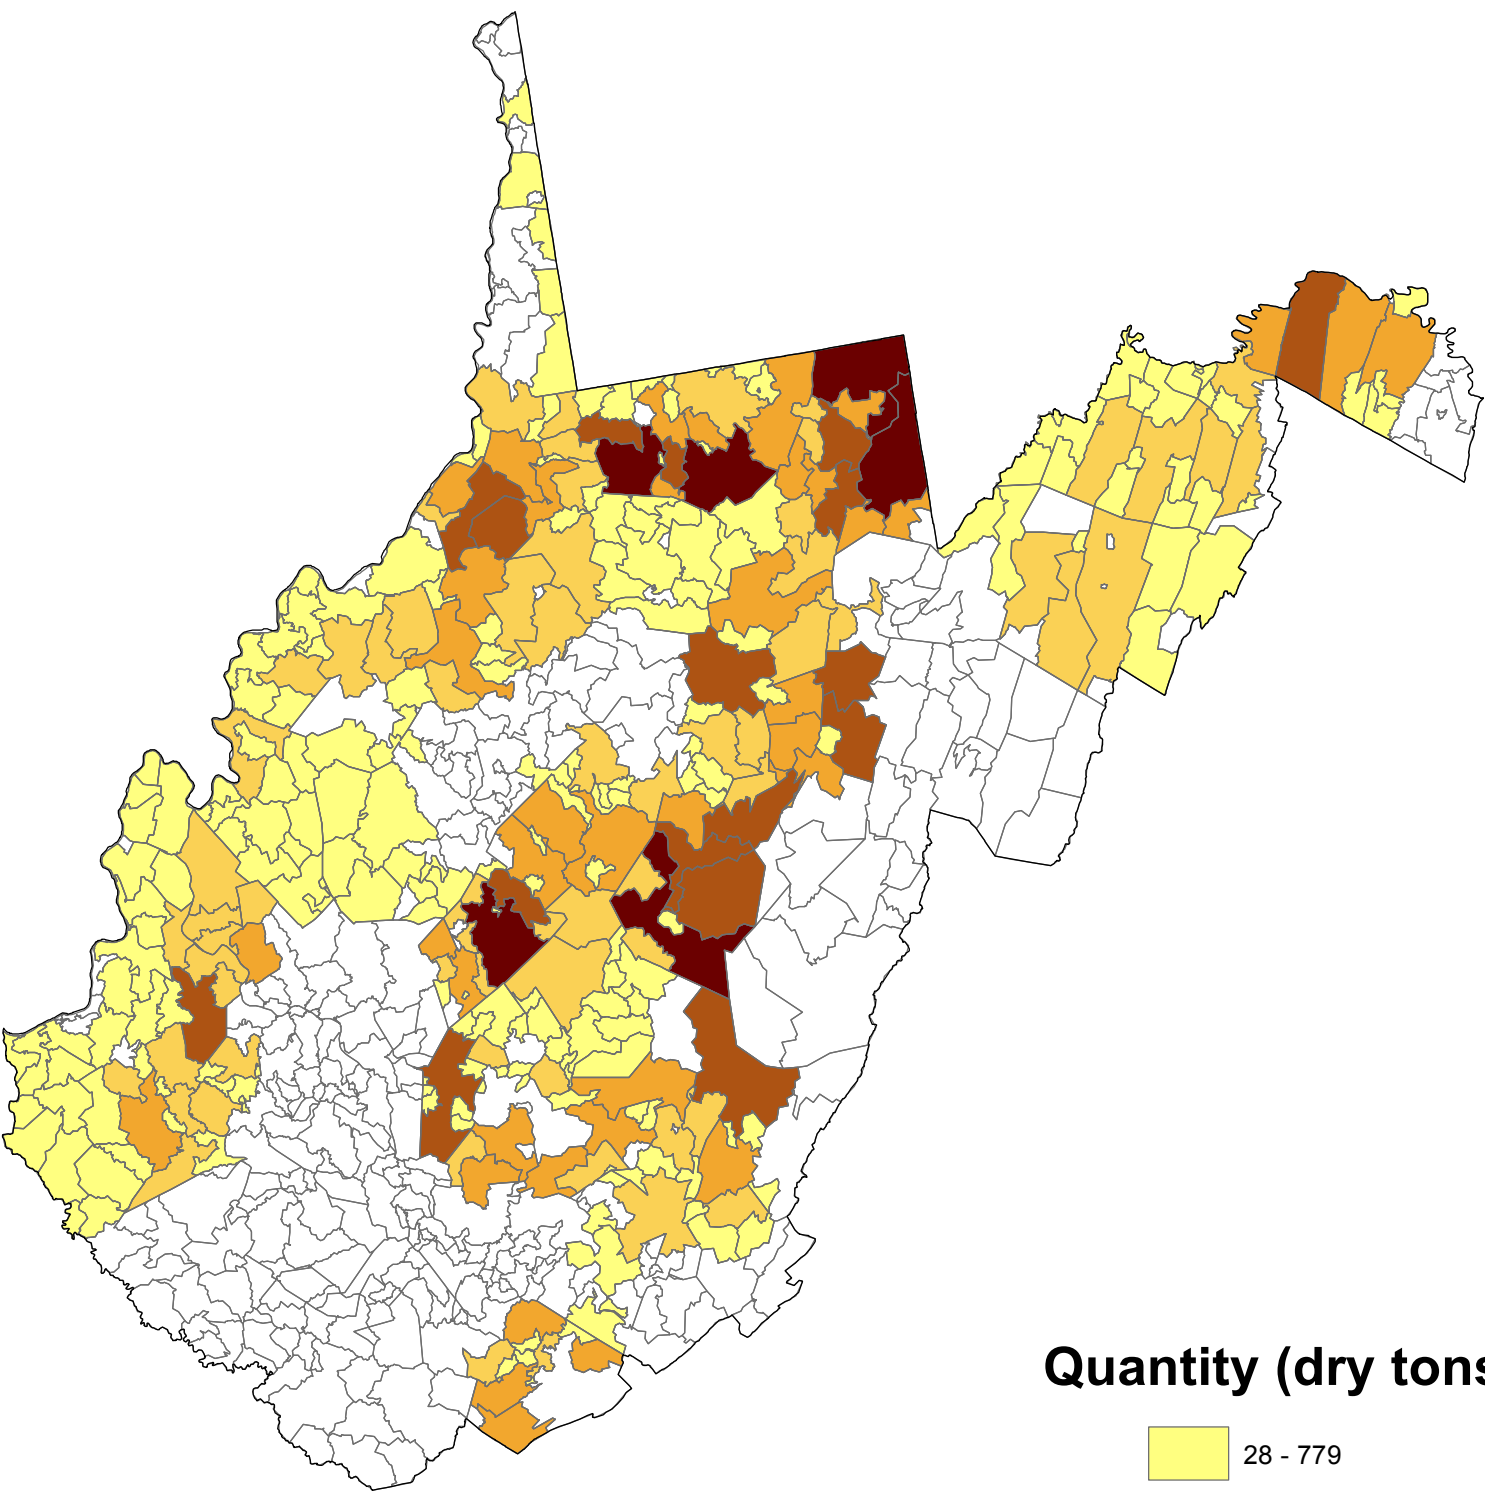

In Woods Logging Residues West Virginia Marginal Cost

Marginal Cost (\$/dry ton)

In Woods Logging Residues West Virginia Quantity

Quantity (dry tons)