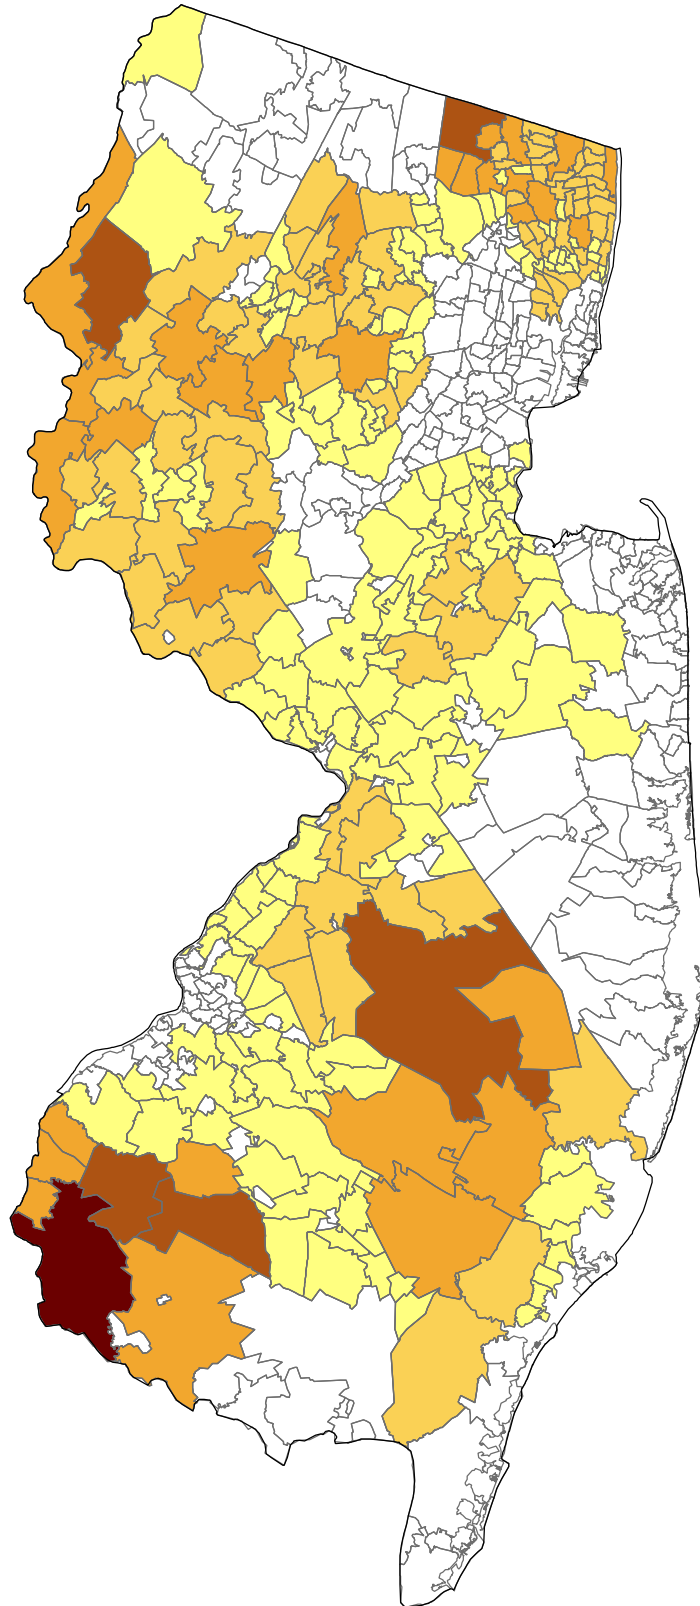

Logging Residues New Jersey Marginal Cost

Marginal Cost (\$/dry ton)

Logging Residues New Jersey Quantity

Quantity (dry tons)