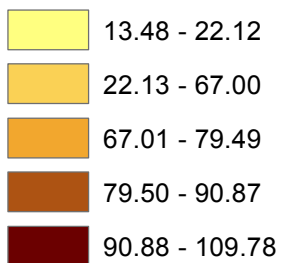

Logging Residues New Jersey Marginal Cost

Marginal Cost (\$/dry ton)

Logging Residues New Jersey Quantity

Quantity (dry tons)