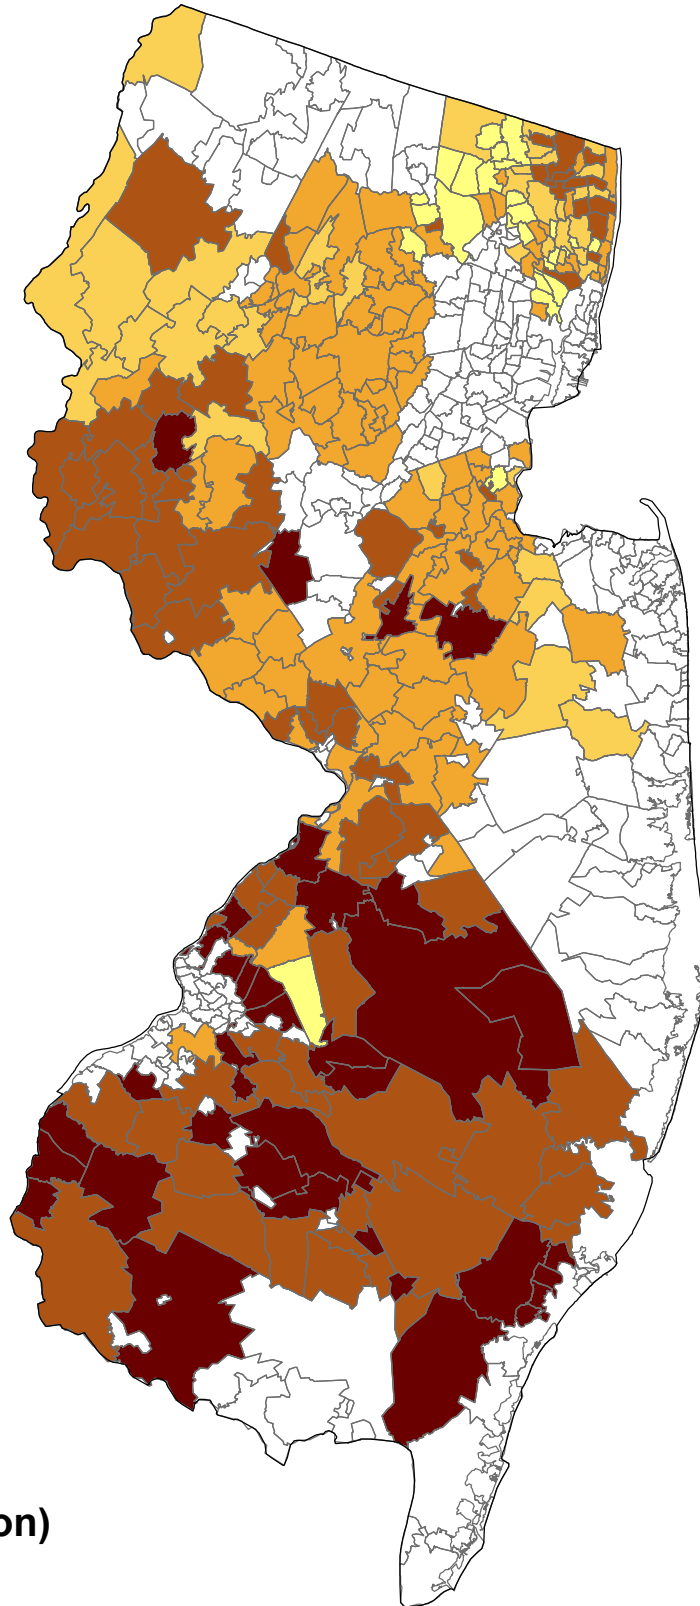

Logging Residues New Jersey Marginal Cost

Marginal Cost (\$/dry ton)

Logging Residues New Jersey Quantity

Quantity (dry tons)