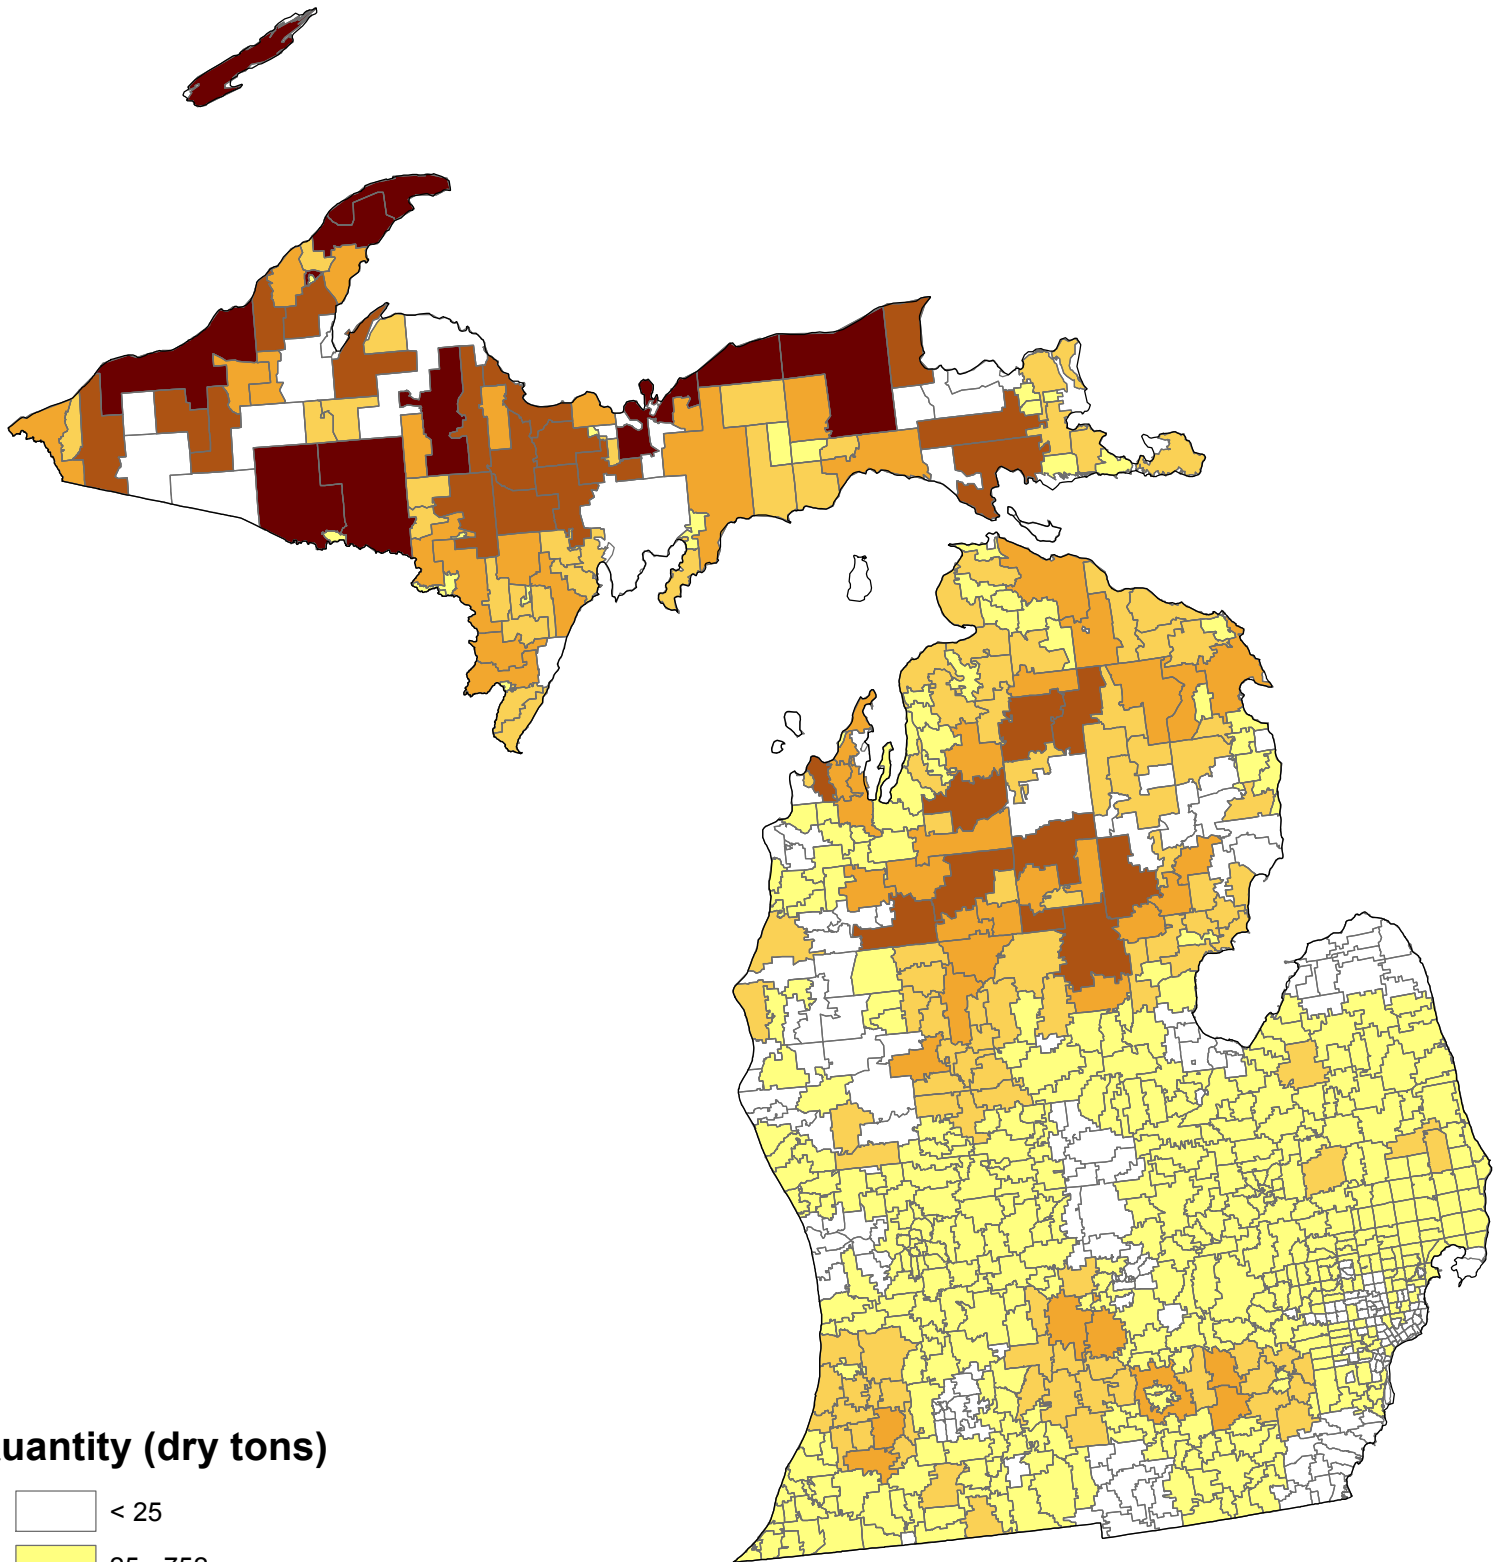

In Woods Logging Residues Michigan Marginal Cost

Marginal Cost (\$/dry ton)

In Woods Logging Residues Michigan Quantity

Quantity (dry tons)