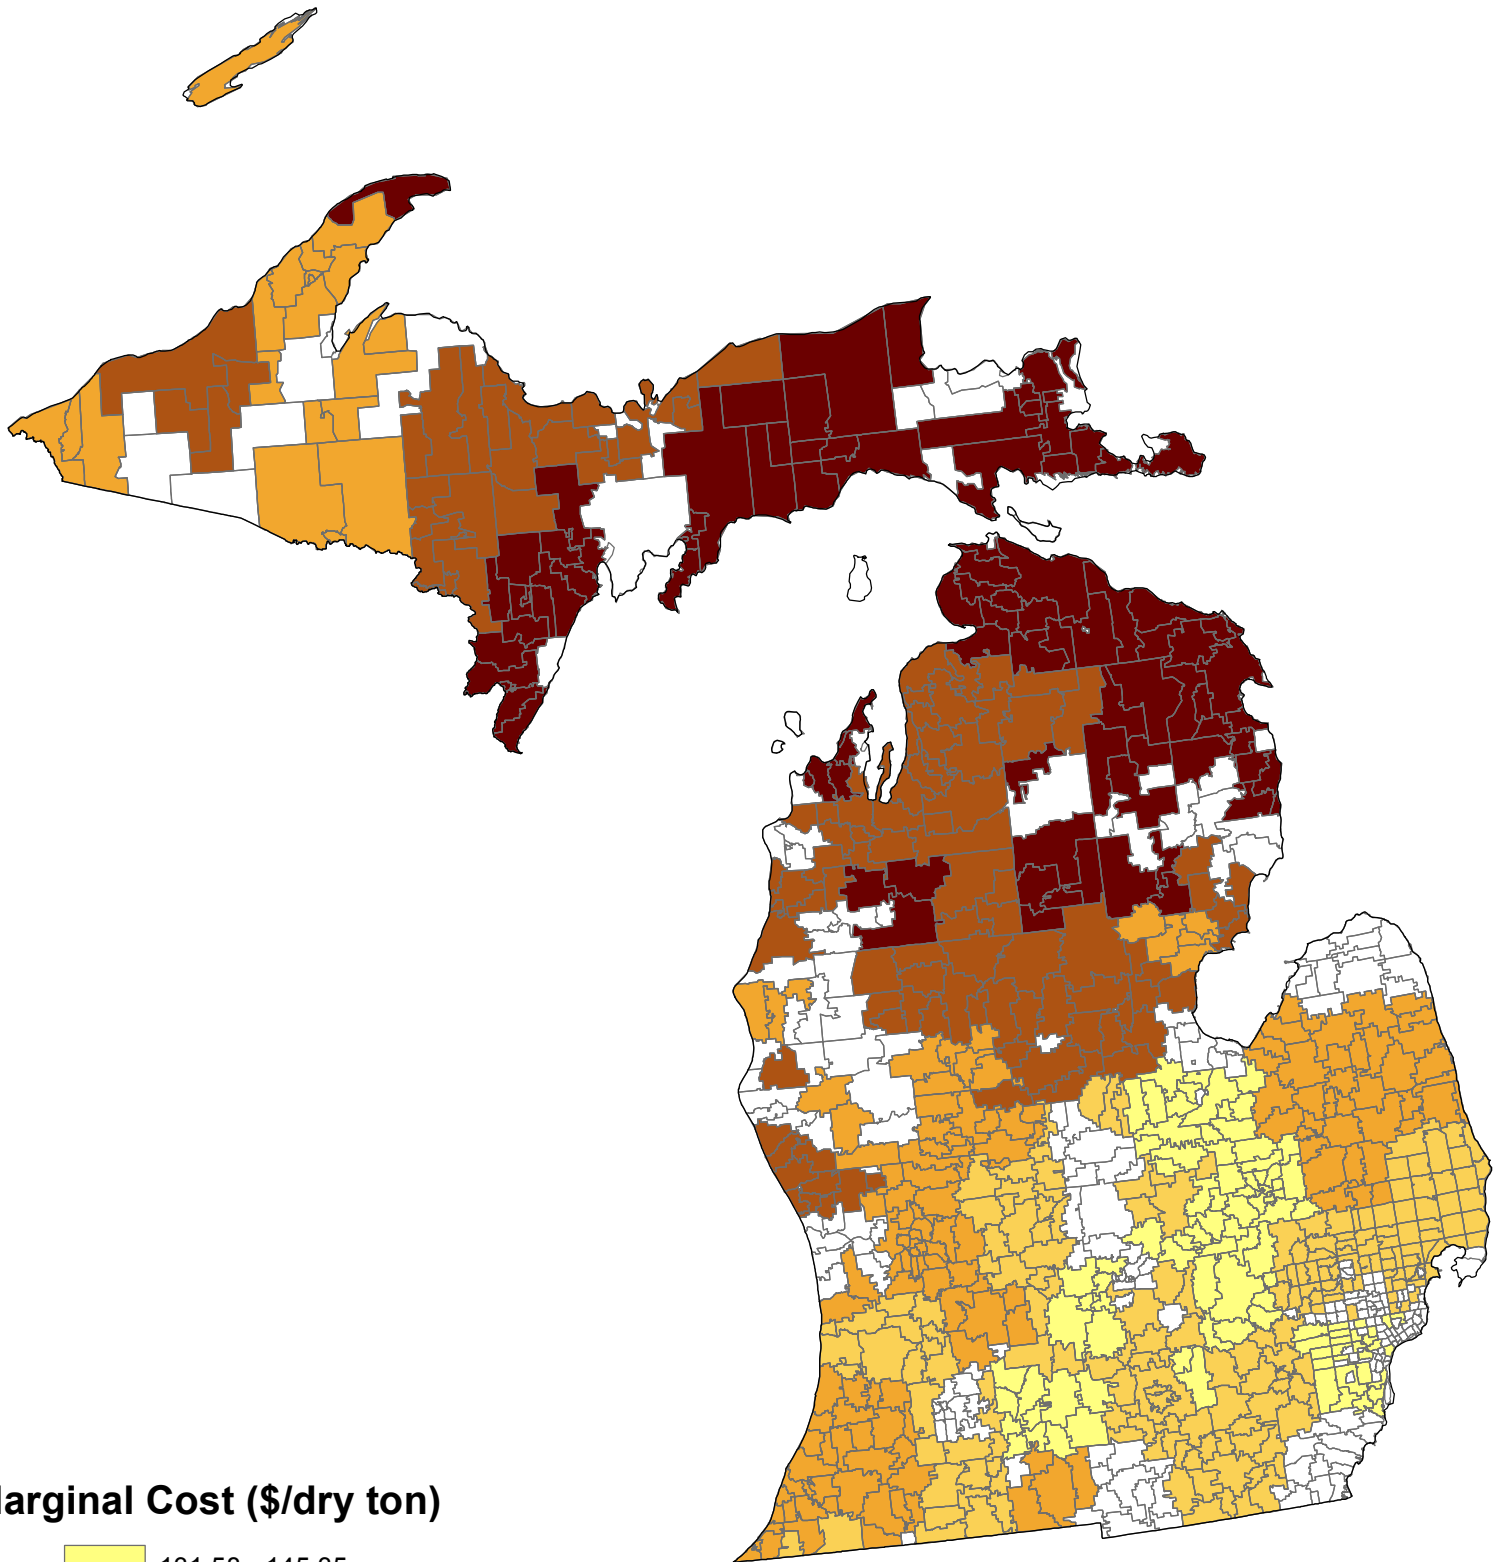

In Woods Logging Residues Michigan Marginal Cost

Marginal Cost (\$/dry ton)

In Woods Logging Residues Michigan Quantity

Quantity (dry tons)