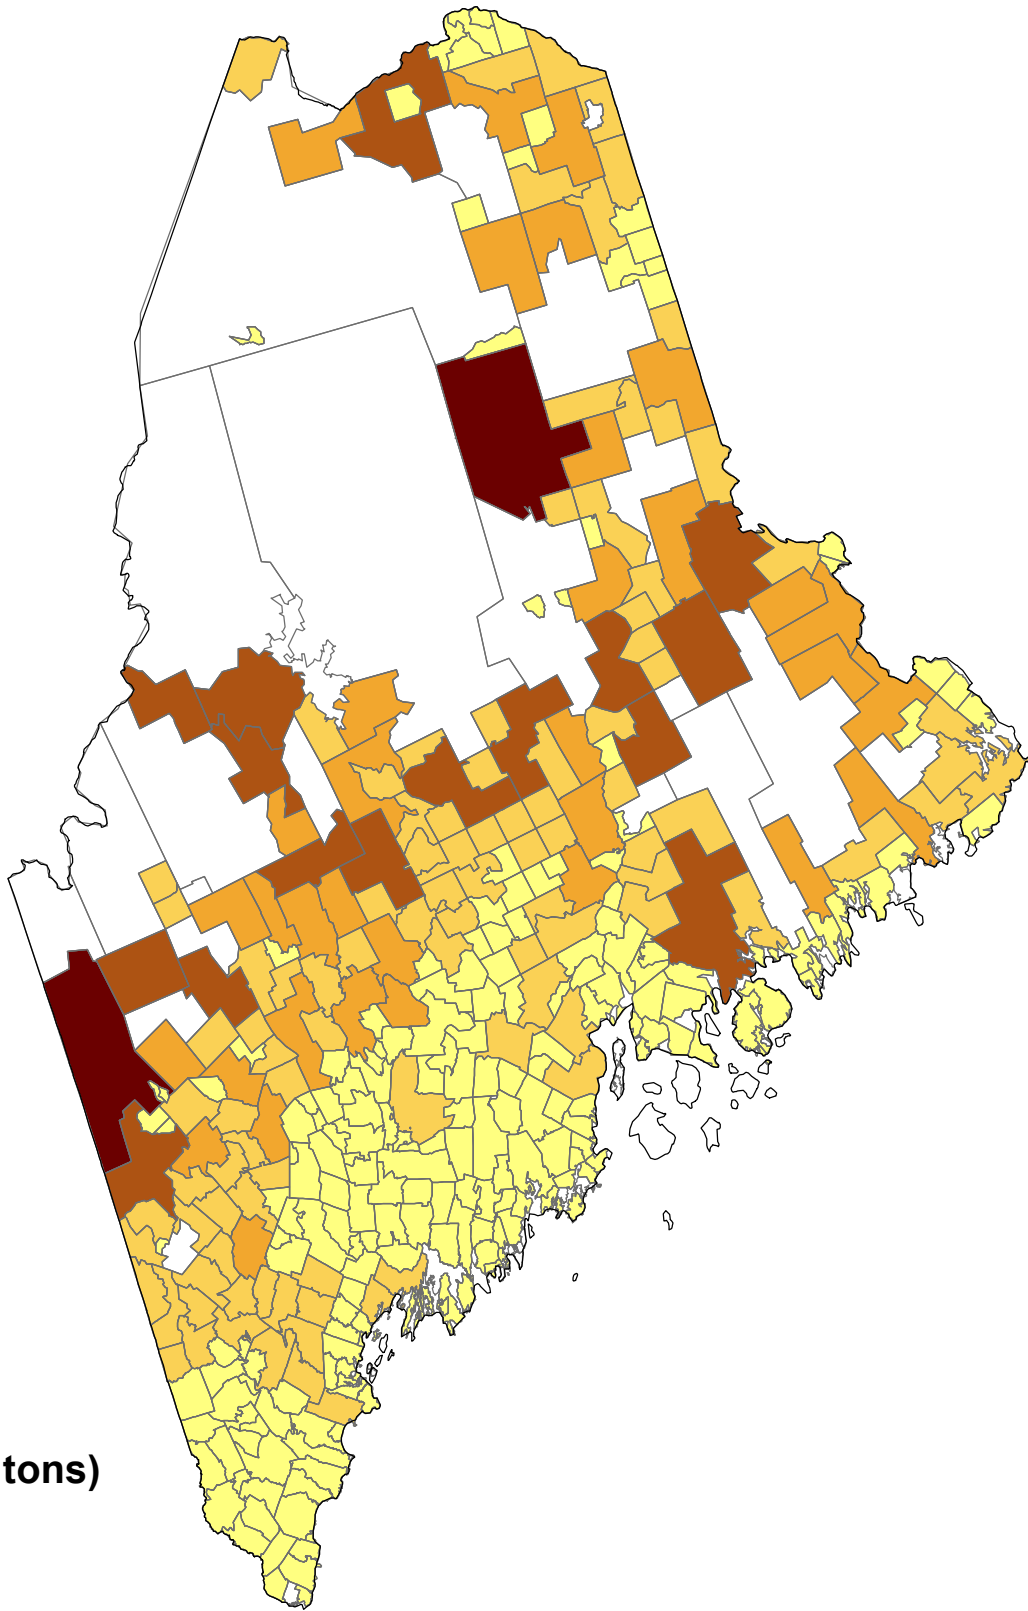

Total Logging Residues Maine Marginal Cost

Marginal Cost (\$/dry ton)

Total Logging Residues Maine Quantity

Quantity (dry tons)