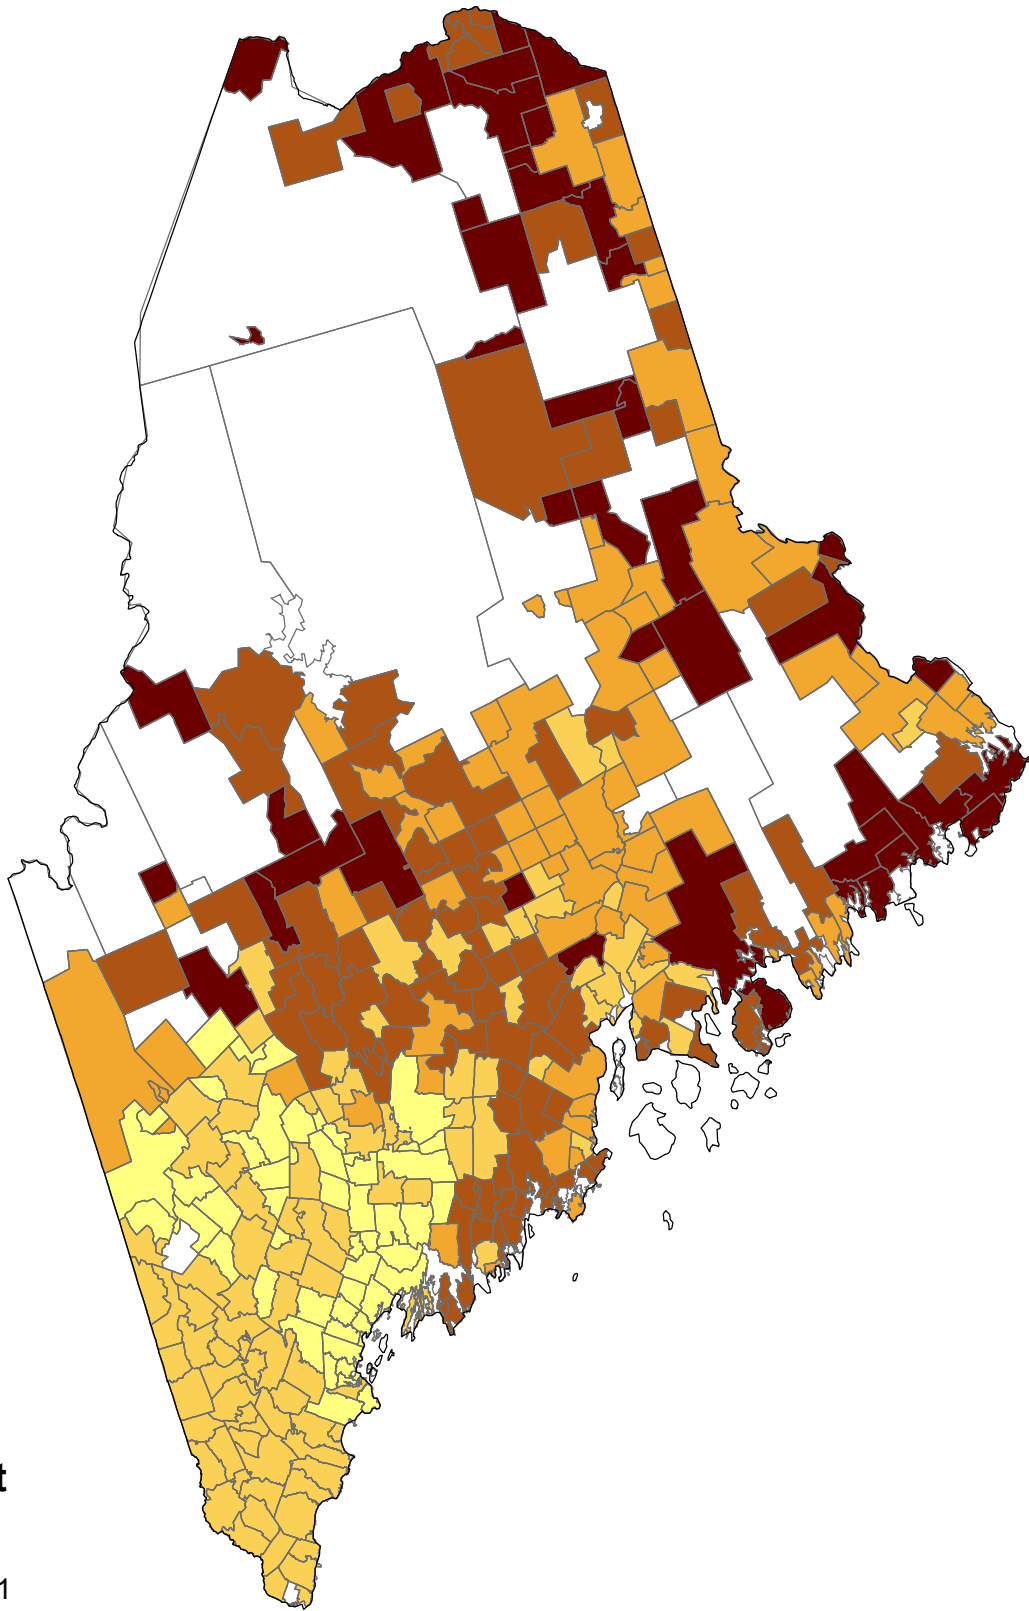

Total Logging Residues Maine Marginal Cost

Marginal Cost (\$/dry ton)

Total Logging Residues Maine Quantity

Quantity (dry tons)