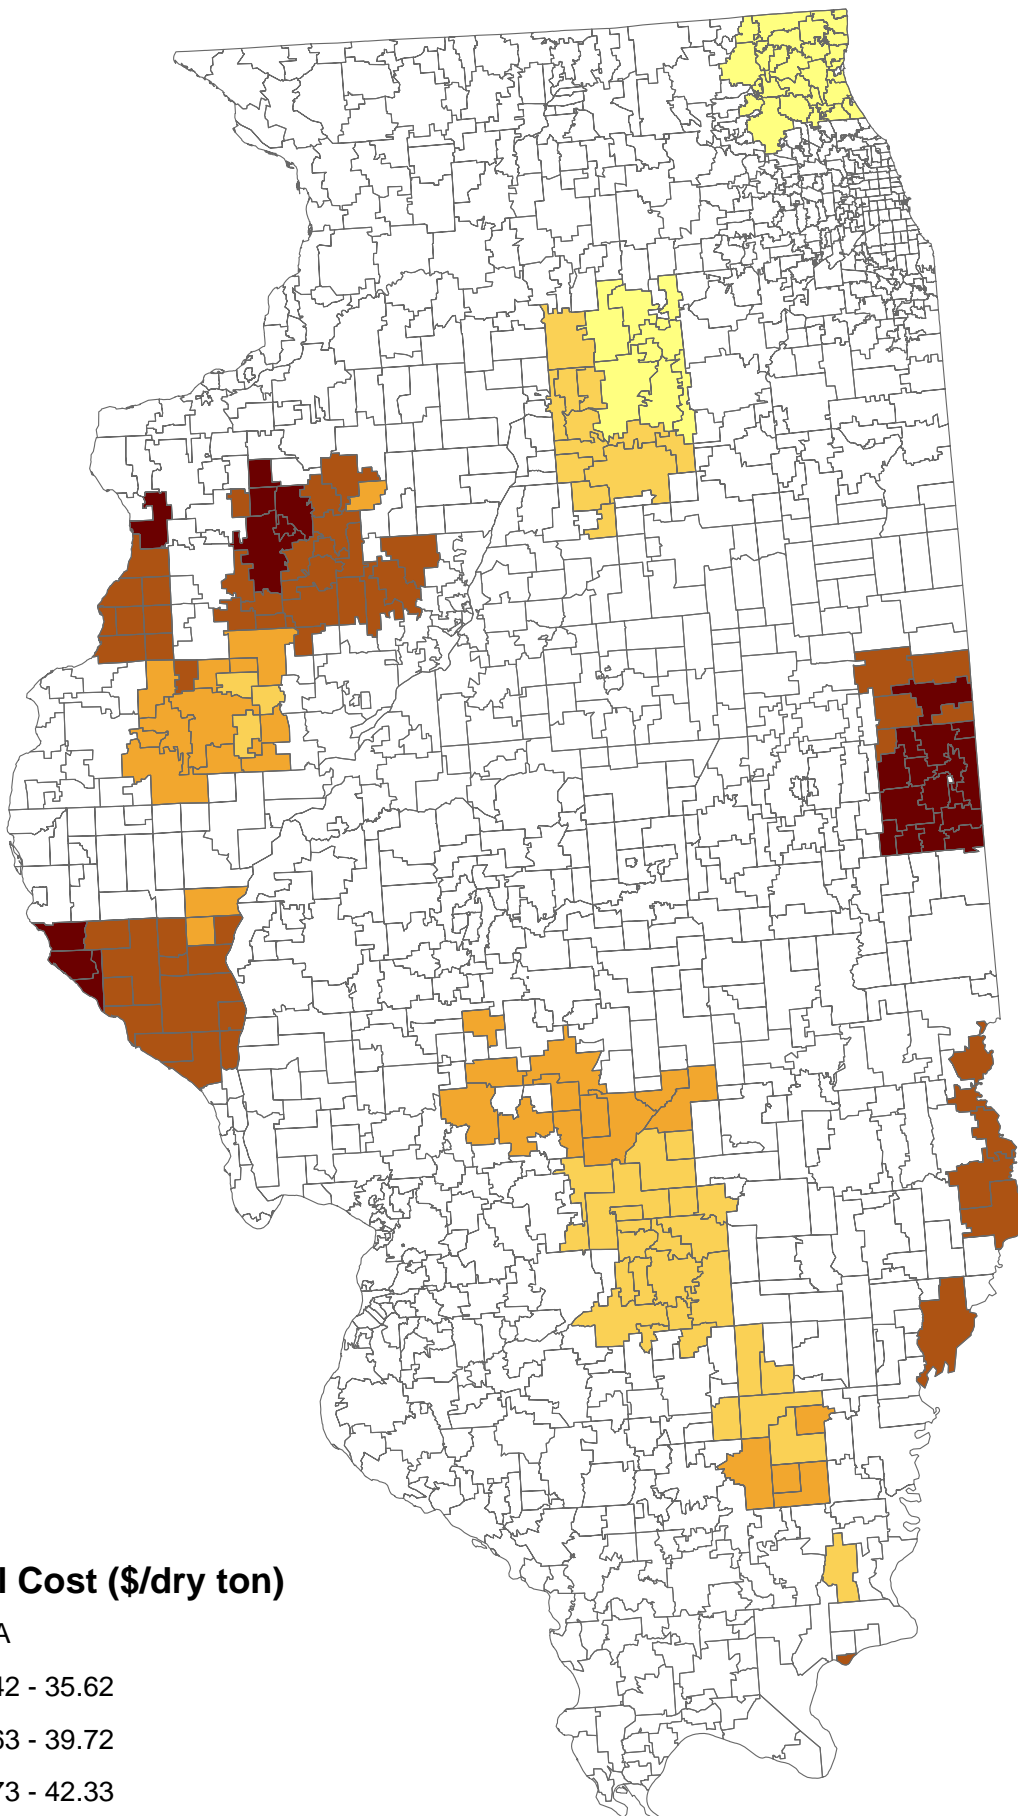

Logging Residues At Landing Quantity Illinois

Logging Residues At Landing Marginal Cost Illinois

Marginal Cost (\$/dry ton)