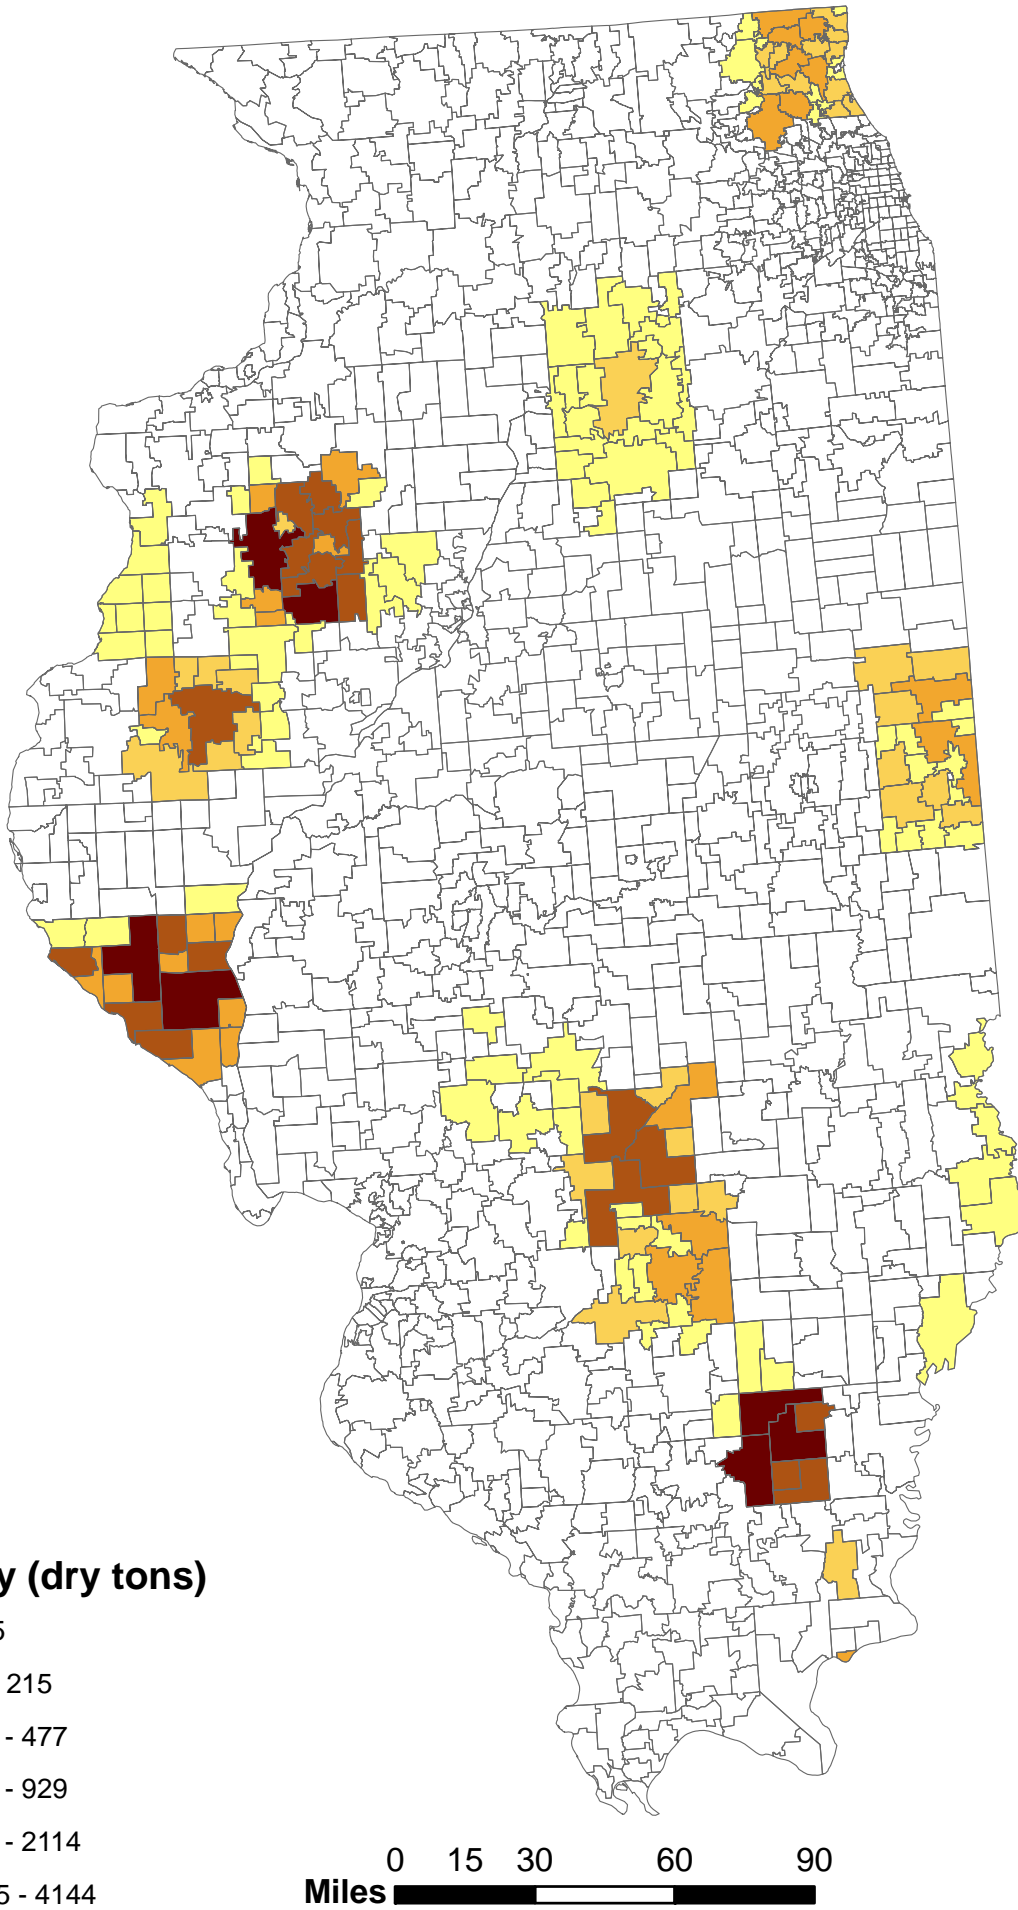

Logging Residues At Landing Quantity Illinois

Logging Residues At Landing Marginal Cost Illinois

Marginal Cost (\$/dry ton)