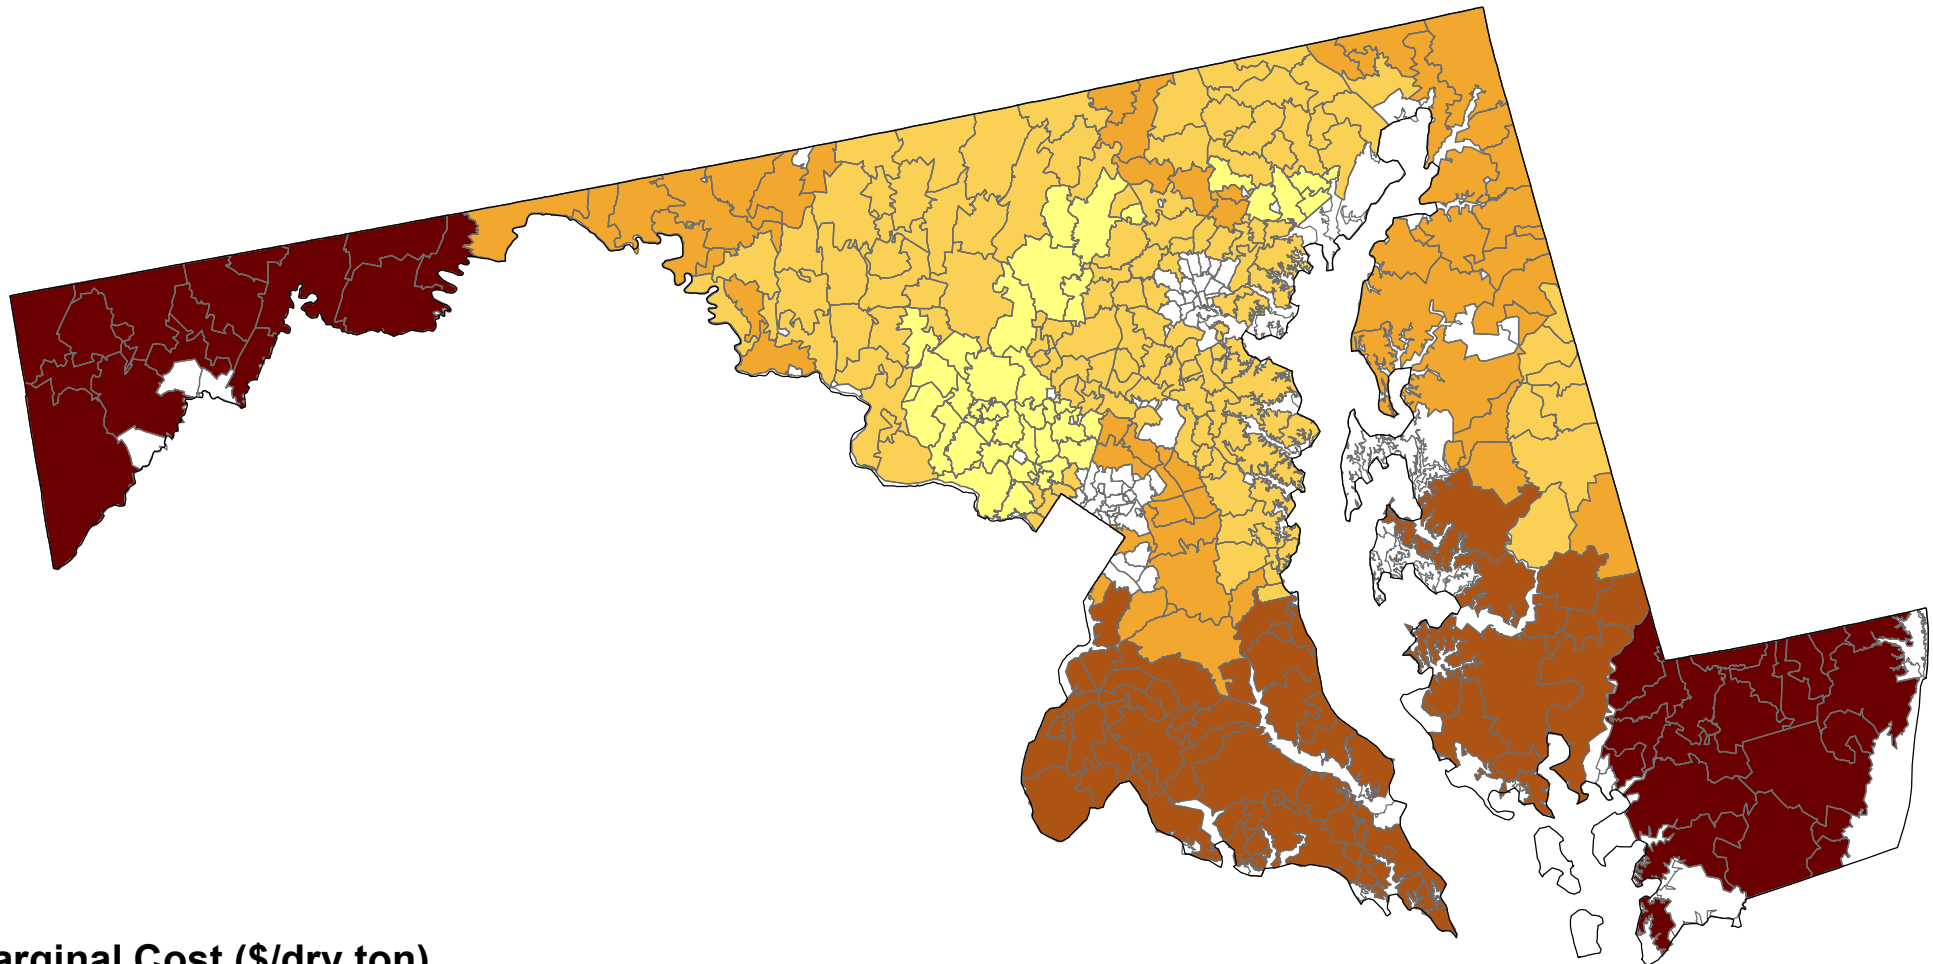

Corn Stover Maryland Marginal Cost

Marginal Cost (\$/dry ton)

Corn Stover Maryland Quantity

Quantity (dry tons)