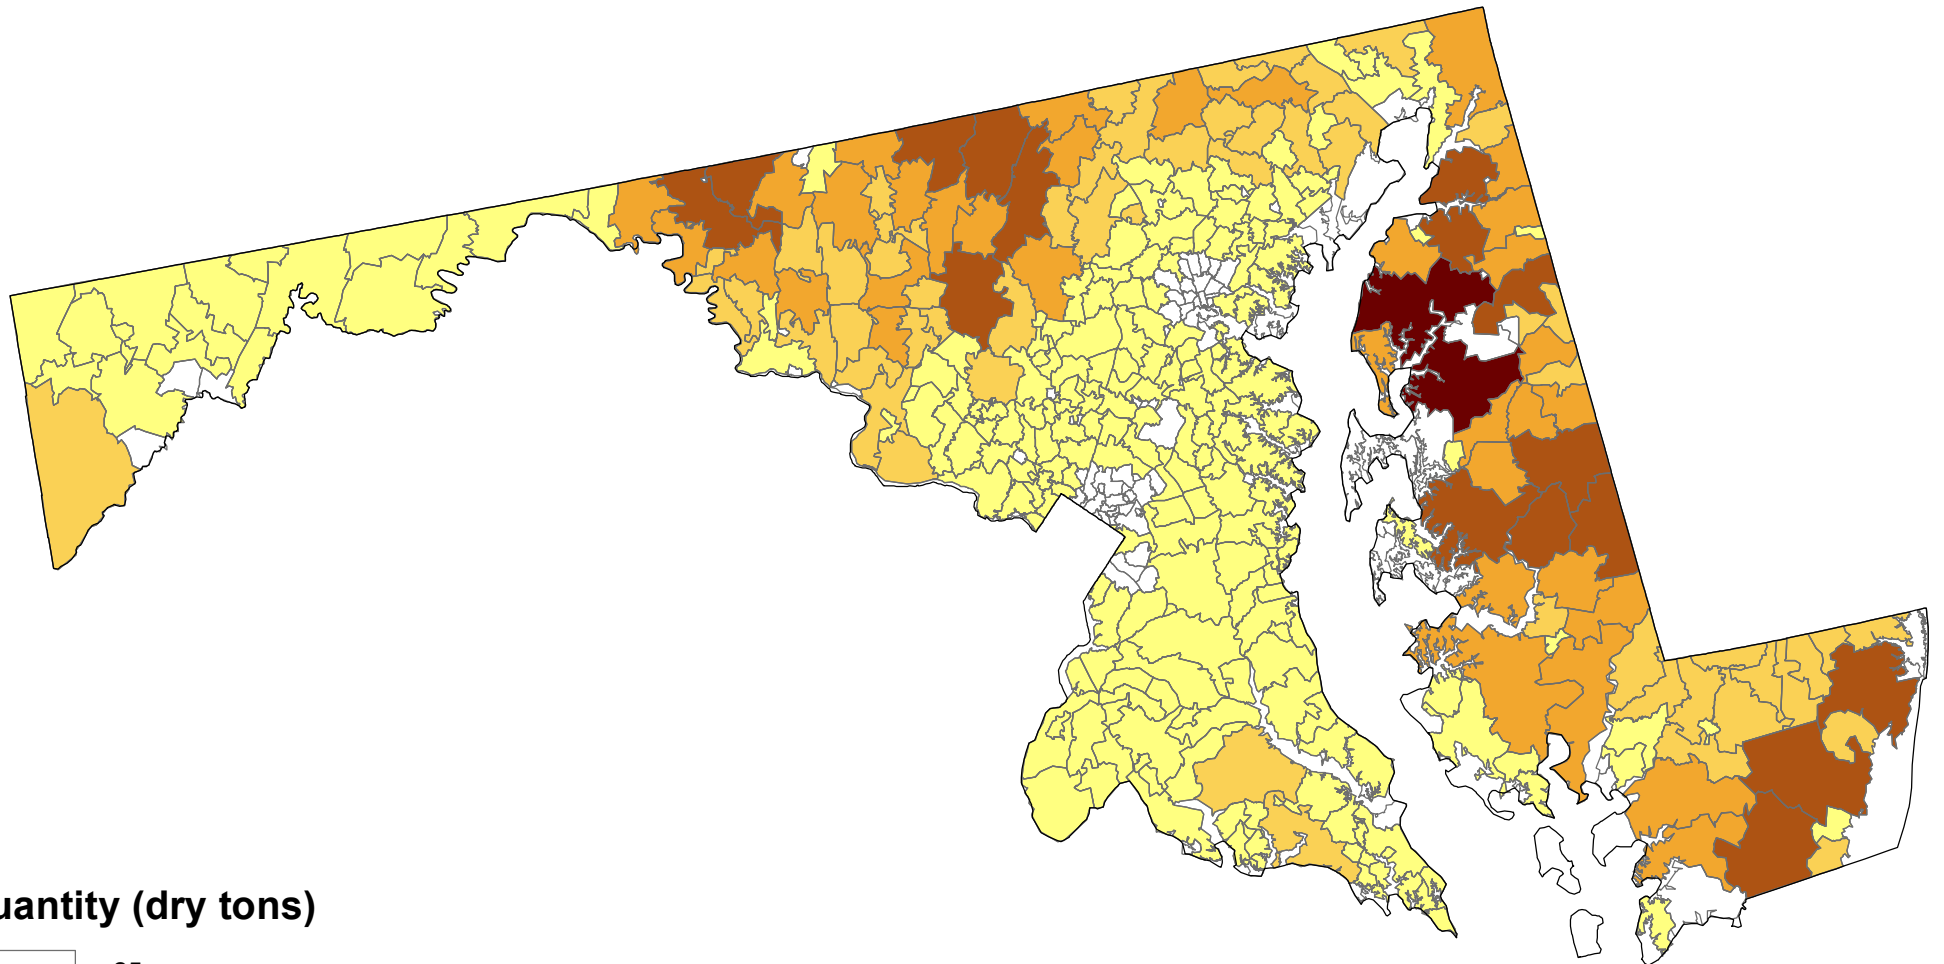

Corn Stover Maryland Marginal Cost

Marginal Cost (\$/dry ton)

Corn Stover Maryland Quantity

Quantity (dry tons)