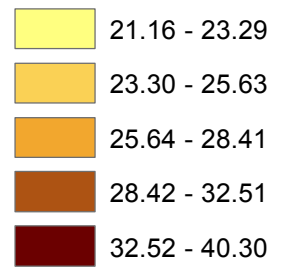

Corn Stover Maryland Marginal Cost

Marginal Cost (\$/dry ton)

Corn Stover Maryland Quantity

Quantity (dry tons)