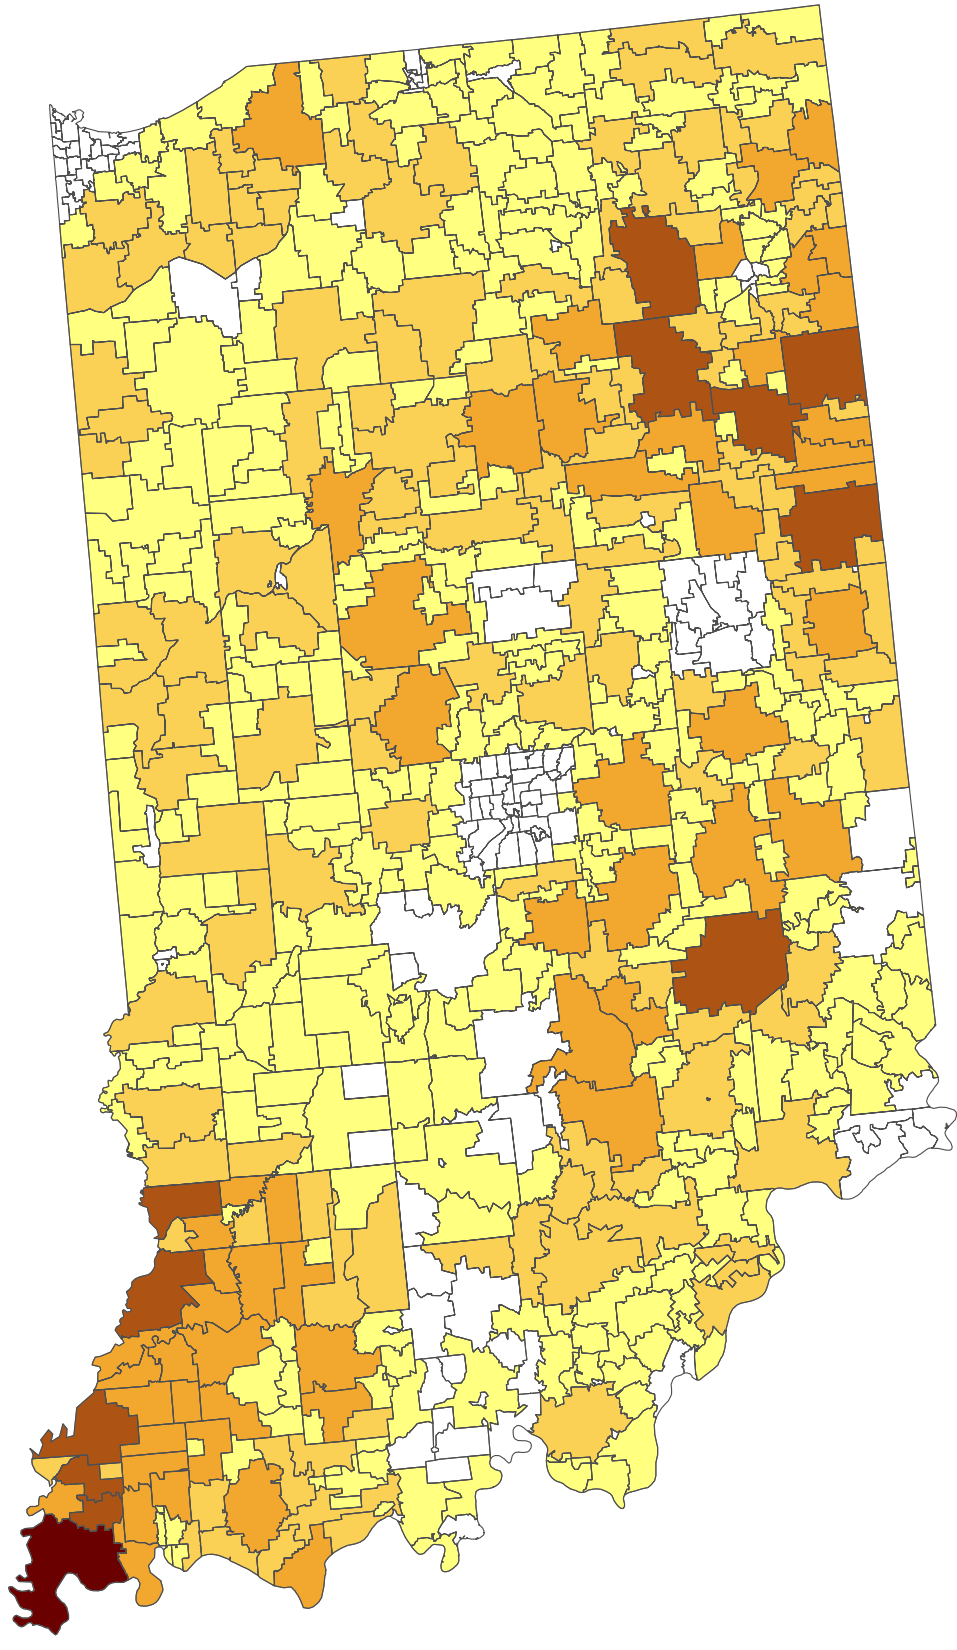

# Wheat Straw Quantity Indiana

0 25 50 100  
Miles

# Wheat Straw Marginal Cost Indiana