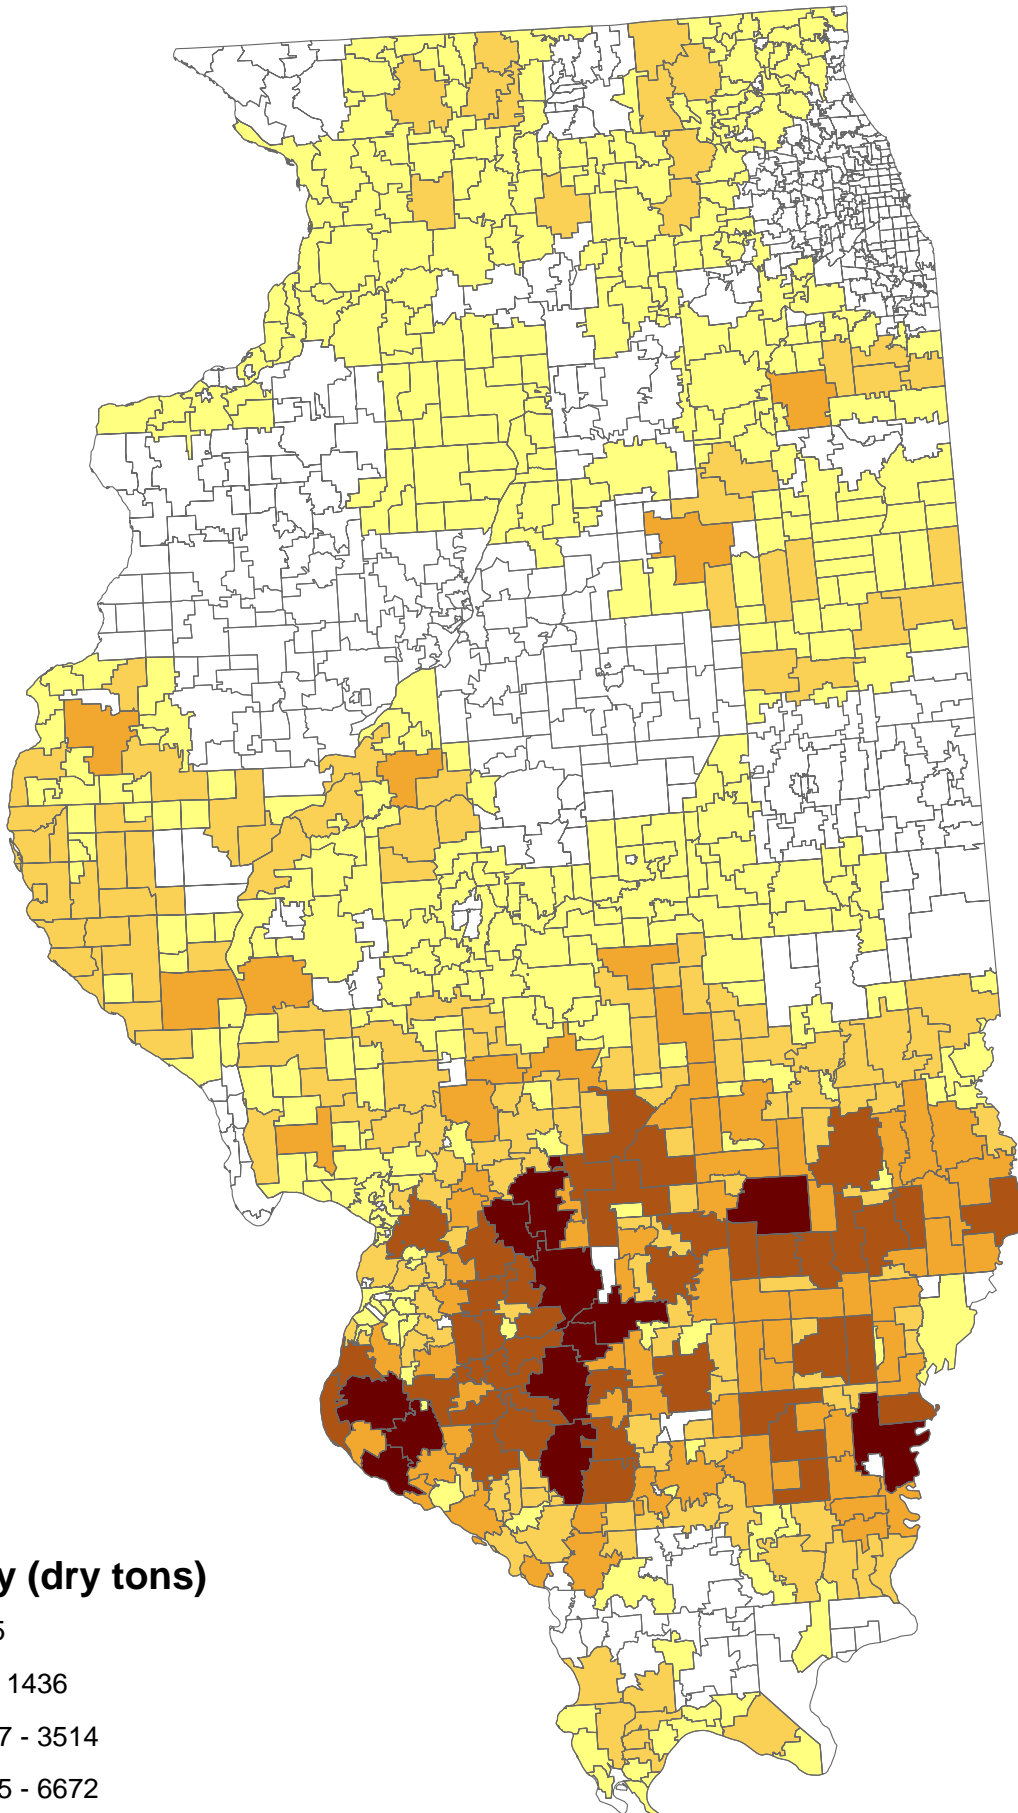

Wheat Straw Quantity Illinois

Quantity (dry tons)

Wheat Straw Marginal Cost Illinois

Marginal Cost (\$/dry ton)