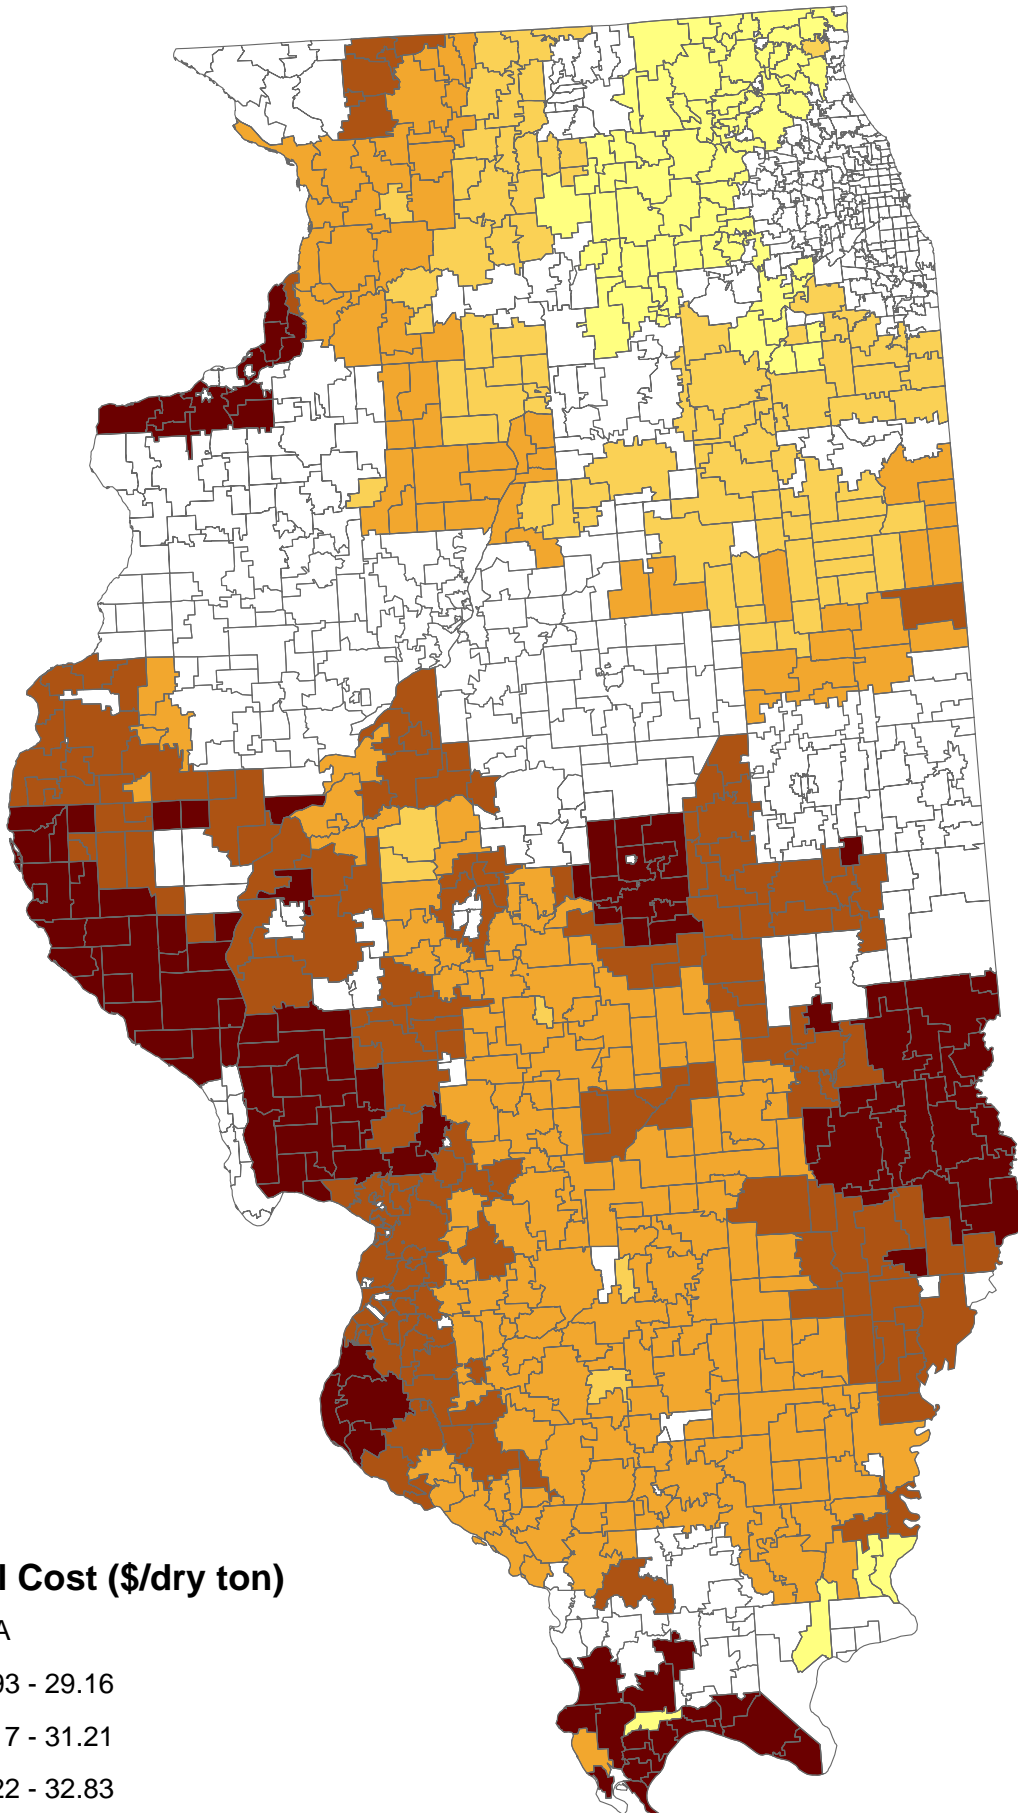

Wheat Straw Quantity Illinois

Quantity (dry tons)

Wheat Straw Marginal Cost Illinois

Marginal Cost (\$/dry ton)