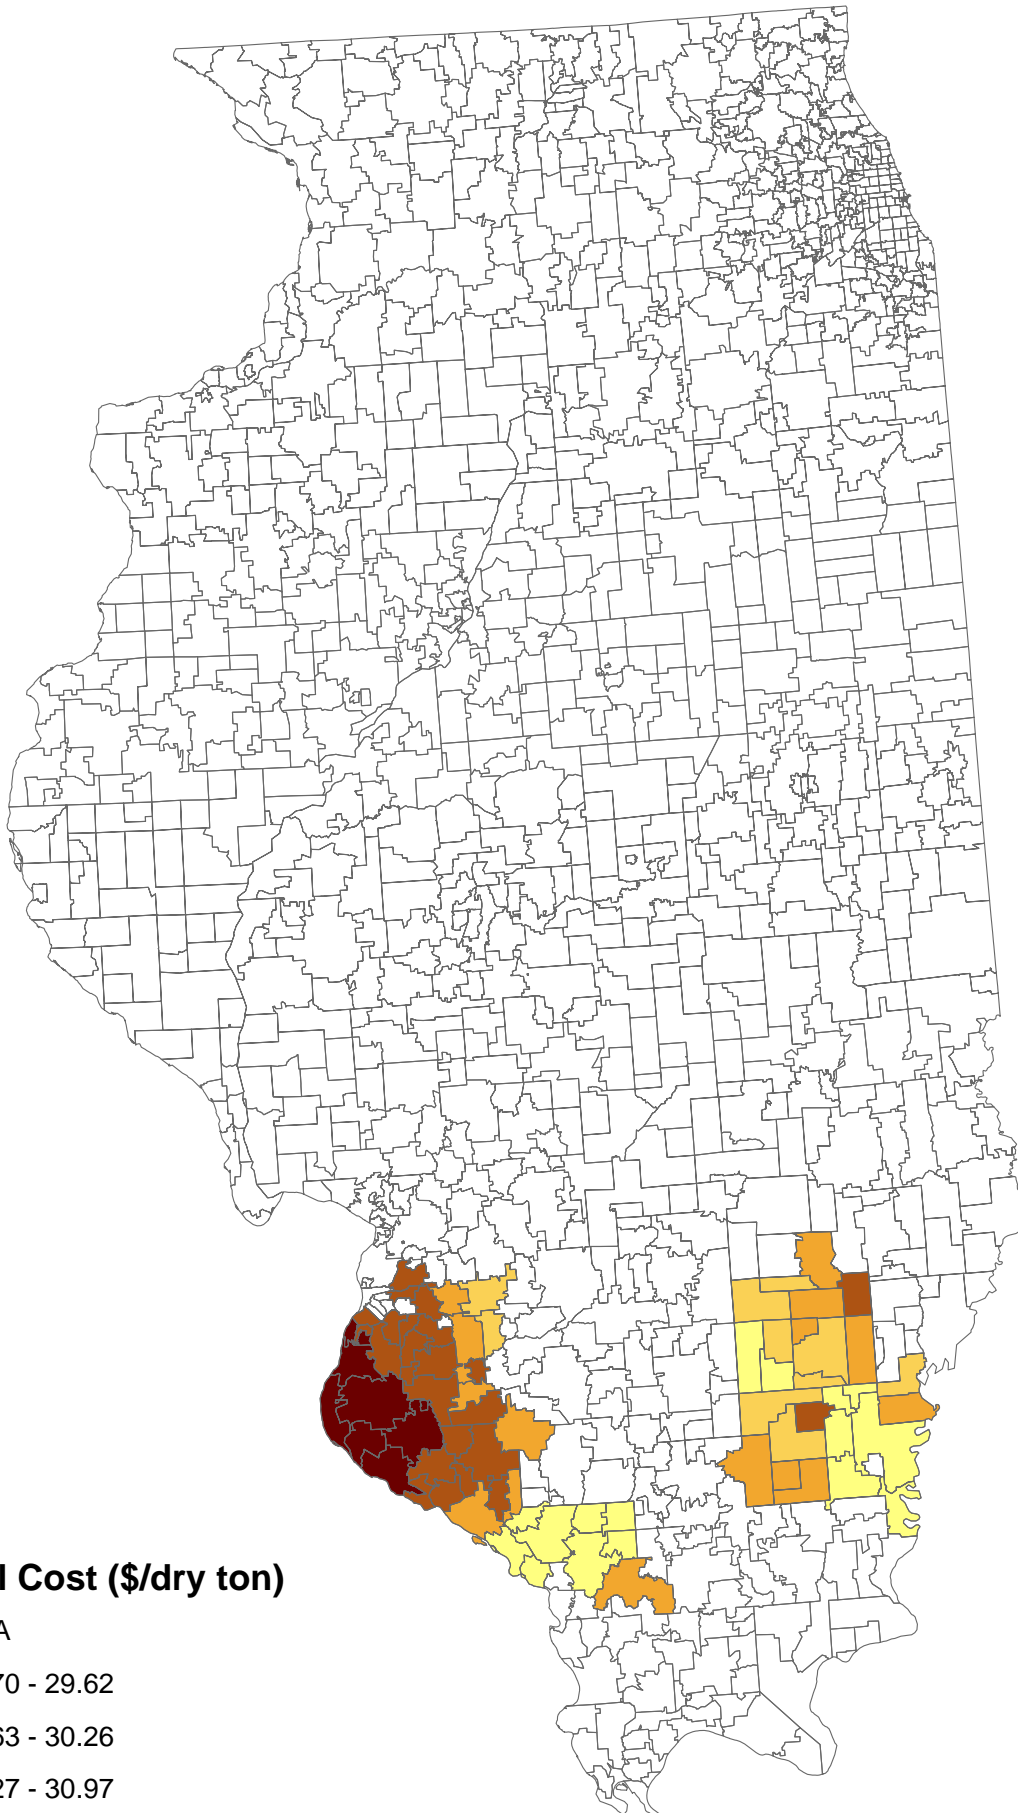

Sorghum Straw Quantity Illinois

Quantity (dry tons)

Sorghum Straw Marginal Cost Illinois

Marginal Cost (\$/dry ton)