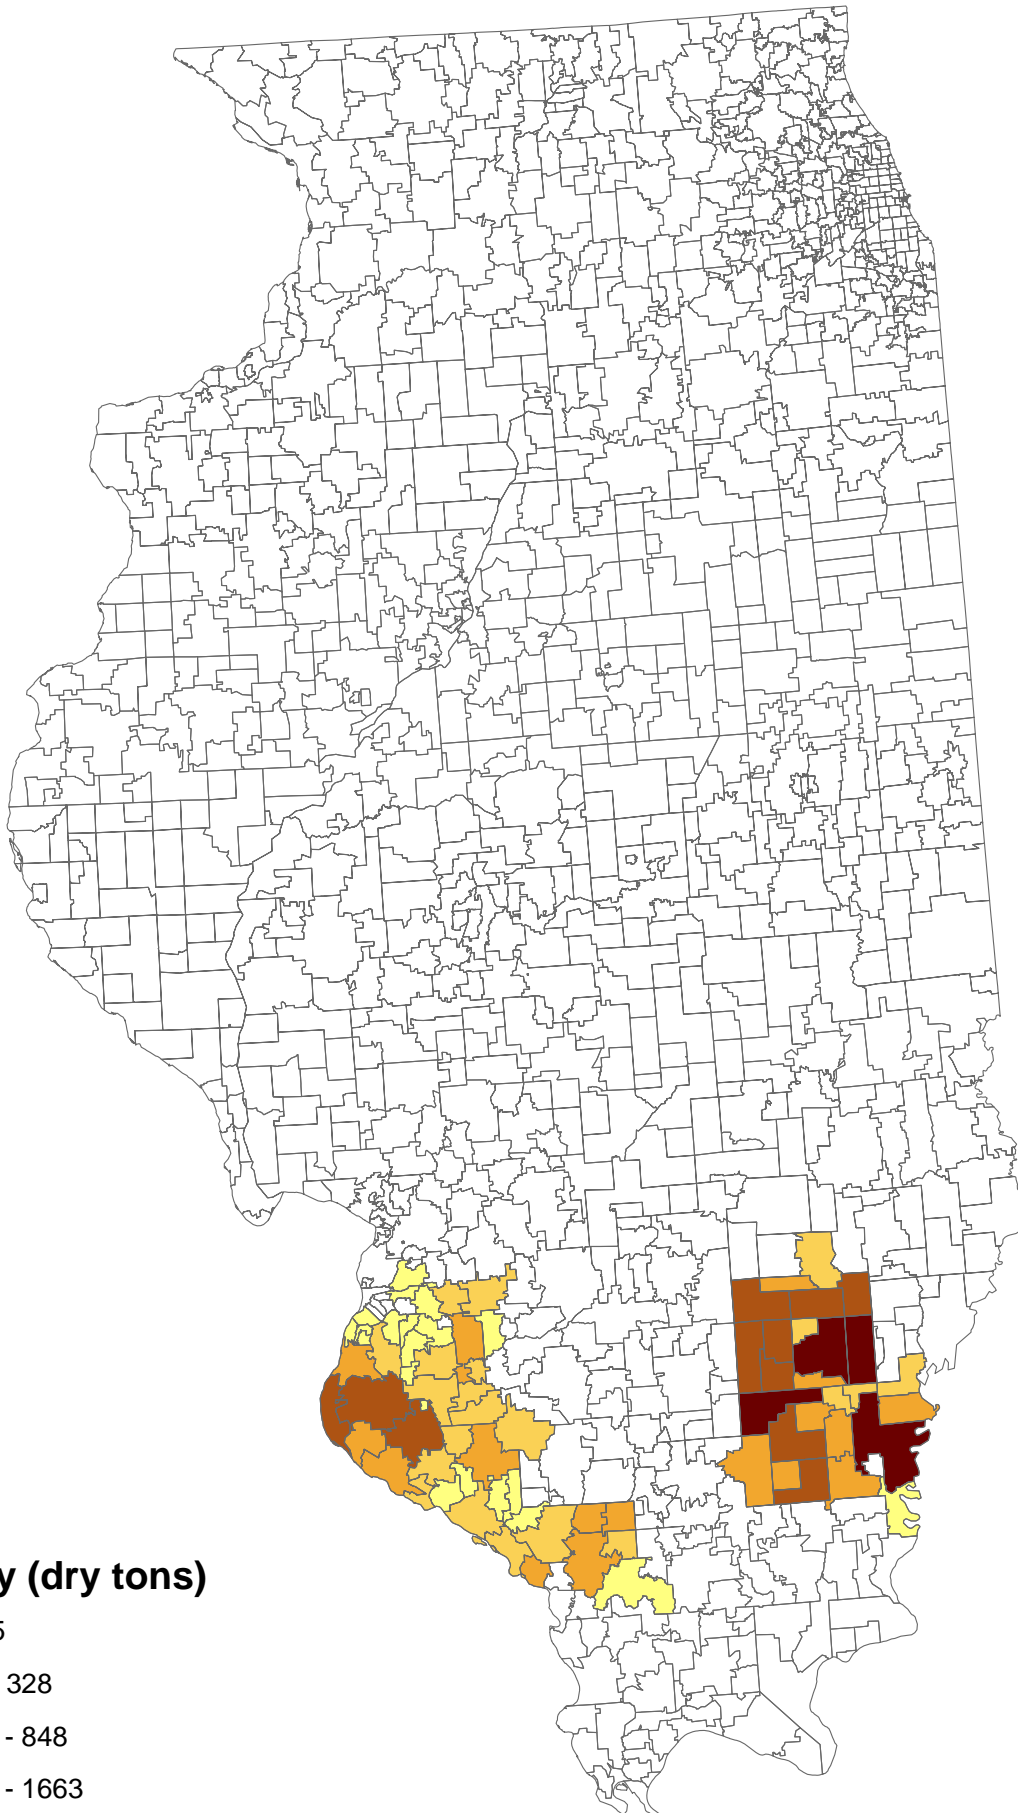

Sorghum Straw Quantity Illinois

Quantity (dry tons)

Sorghum Straw Marginal Cost Illinois

Marginal Cost (\$/dry ton)