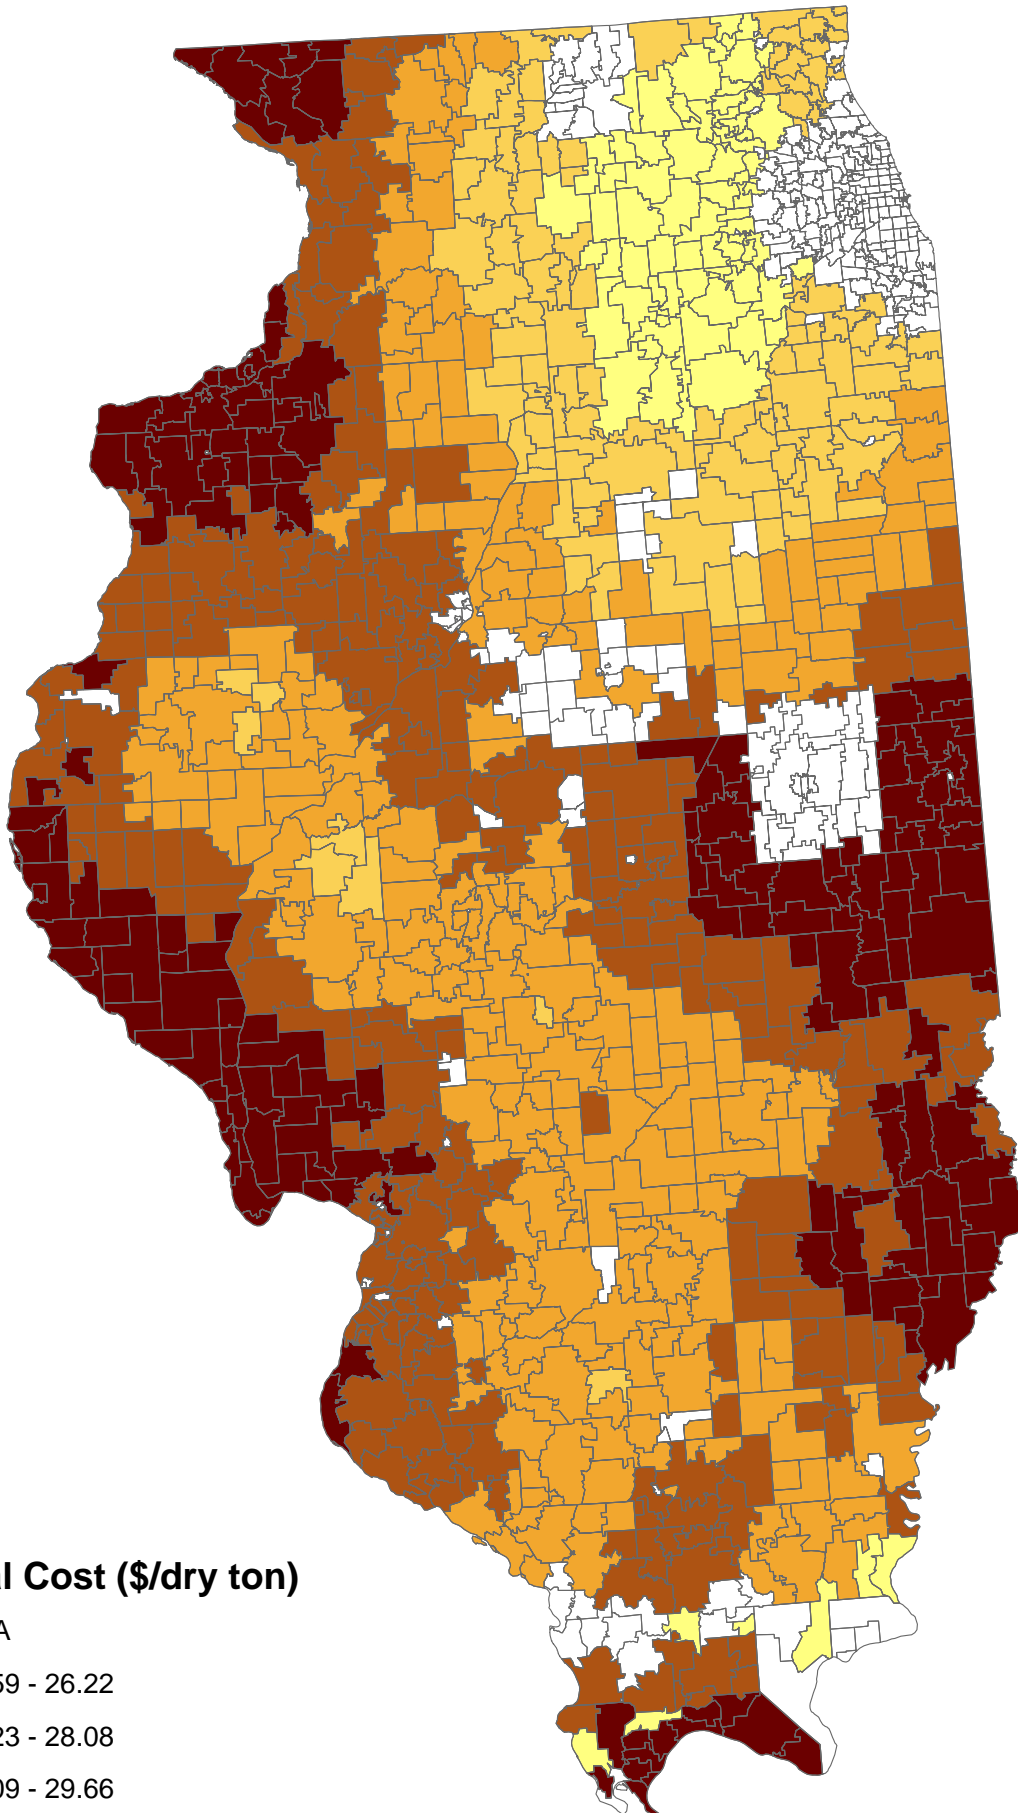

Corn Stover Quantity Illinois

Quantity (dry tons)

Corn Stover Marginal Cost Illinois

Marginal Cost (\$/dry ton)