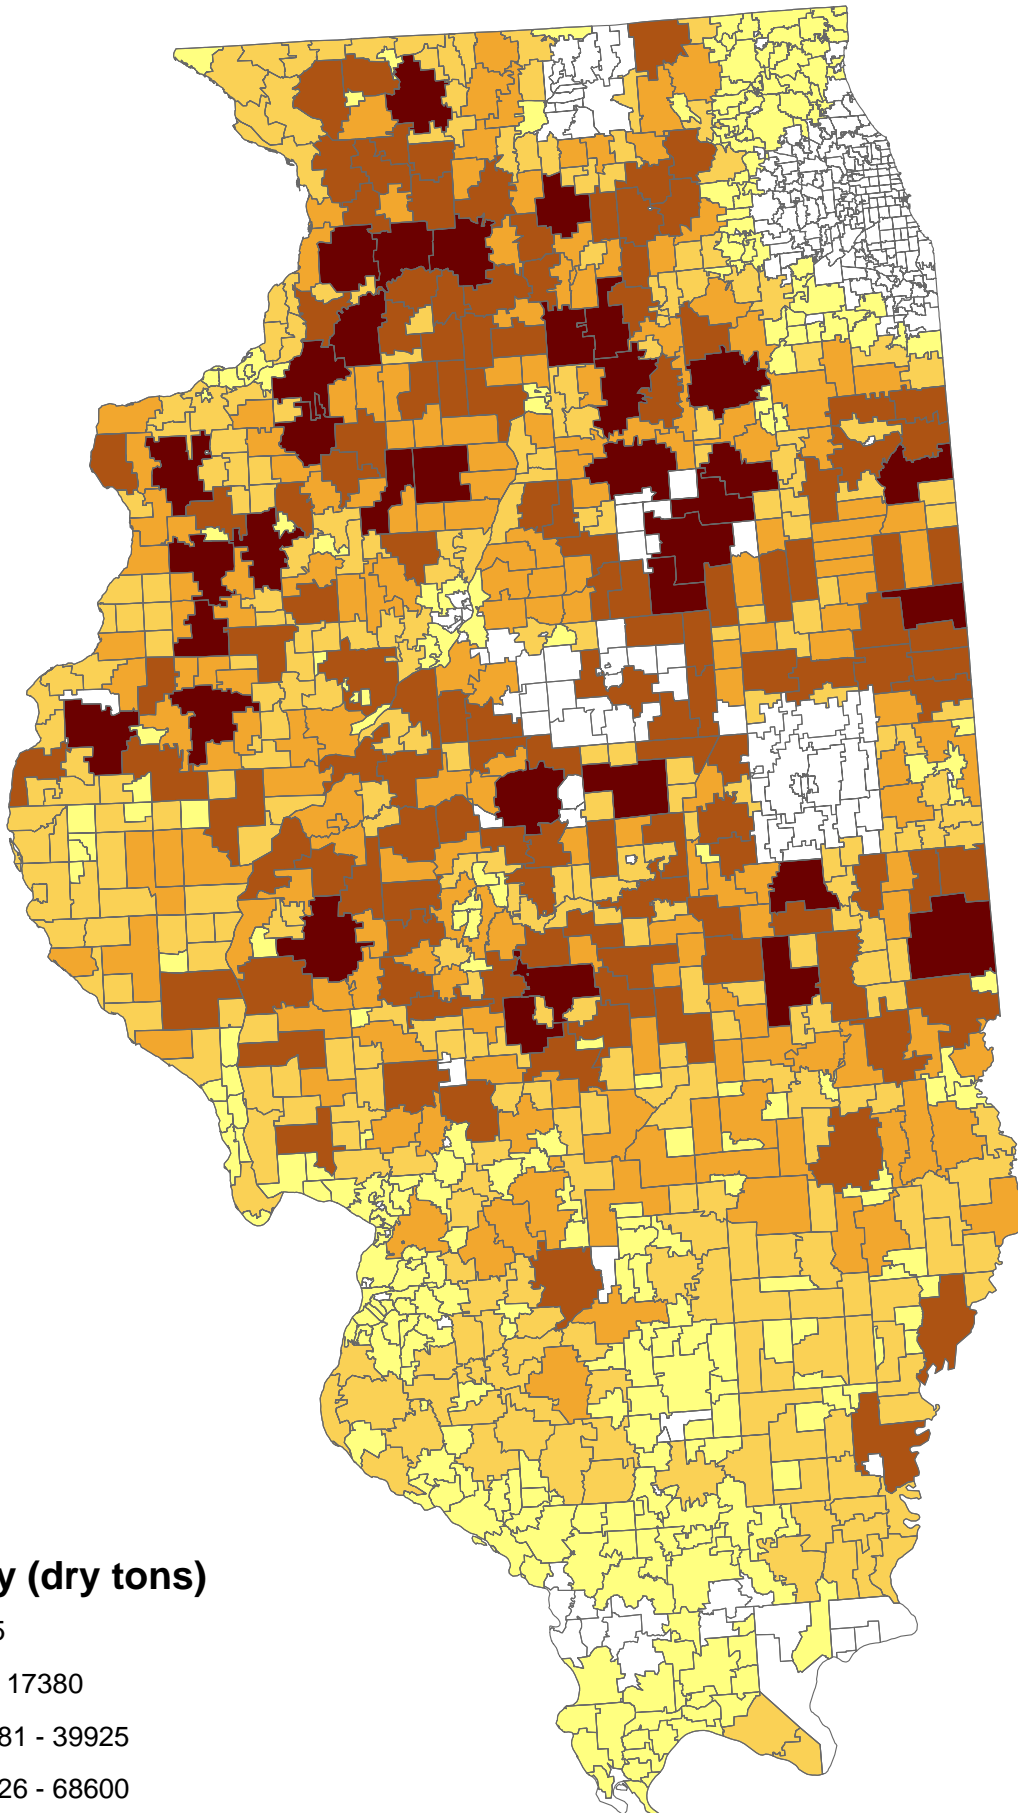

Corn Stover Quantity Illinois

Quantity (dry tons)

Corn Stover Marginal Cost Illinois

Marginal Cost (\$/dry ton)