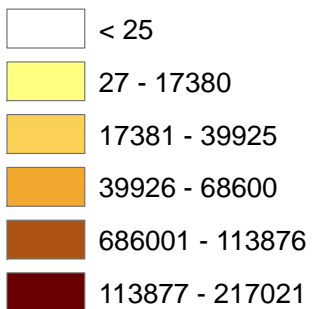

Corn Stover Quantity Illinois

Quantity (dry tons)

Corn Stover Marginal Cost Illinois

Marginal Cost (\$/dry ton)