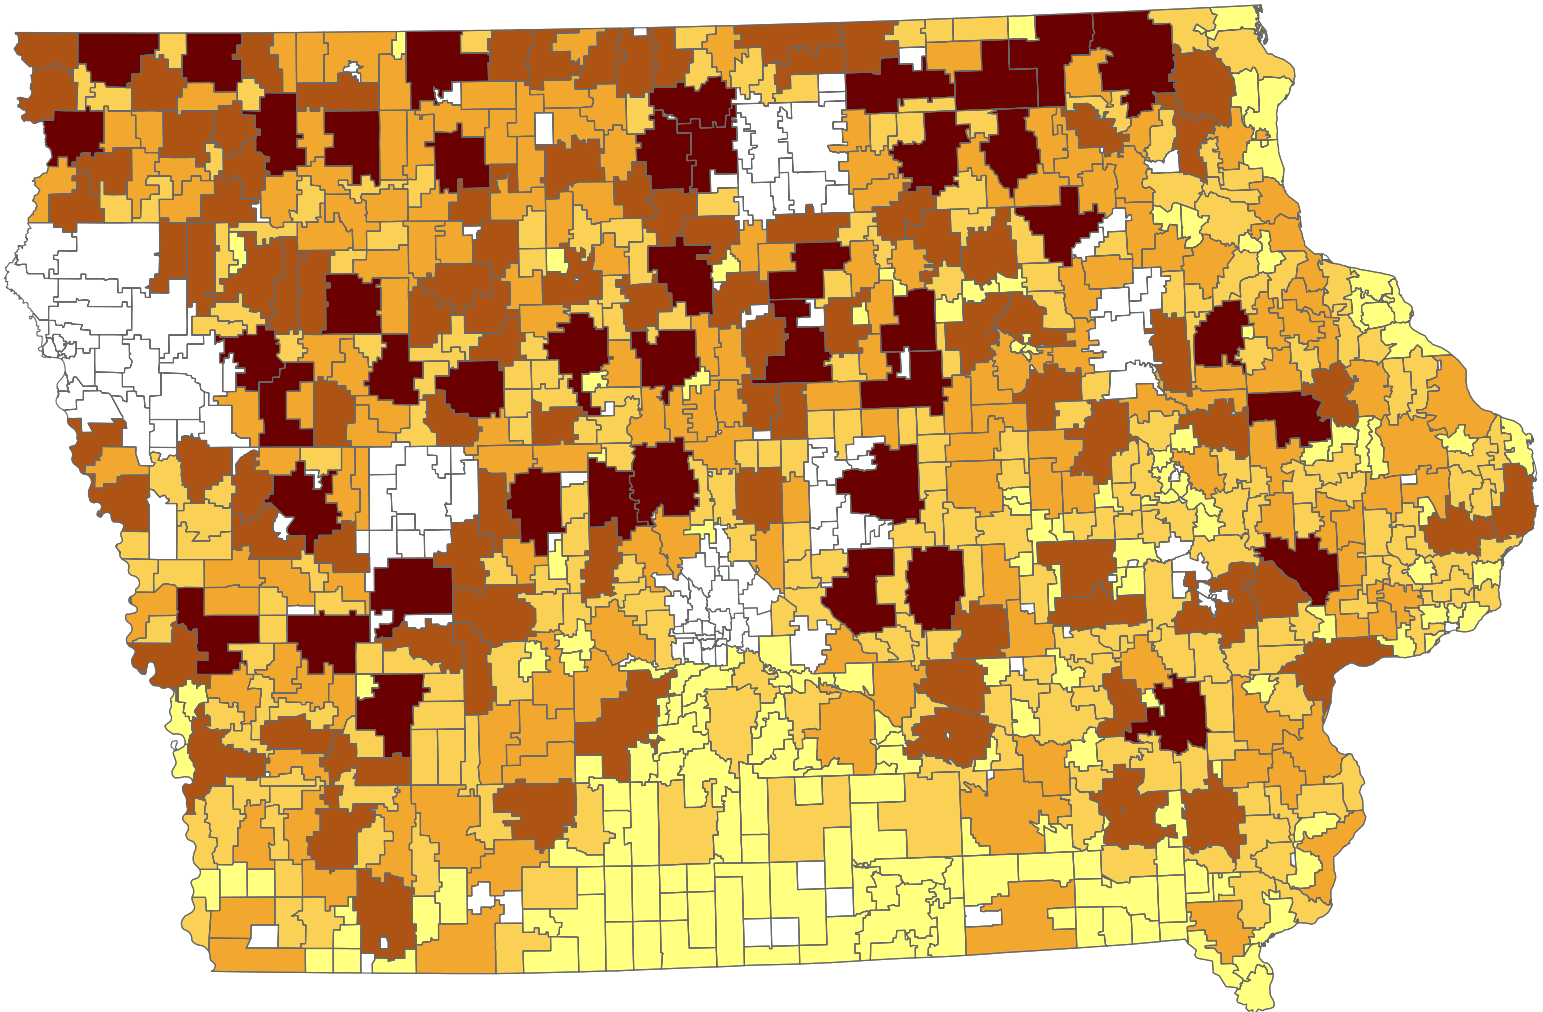

Corn Stover Quantity Iowa

Quantity (dry tons)

Corn Stover Marginal Cost Iowa

Marginal Cost (\$/dry ton)