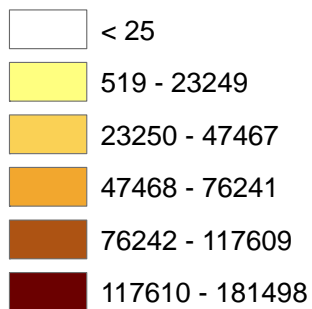

Corn Stover Quantity Iowa

Quantity (dry tons)

Corn Stover Marginal Cost Iowa

Marginal Cost (\$/dry ton)