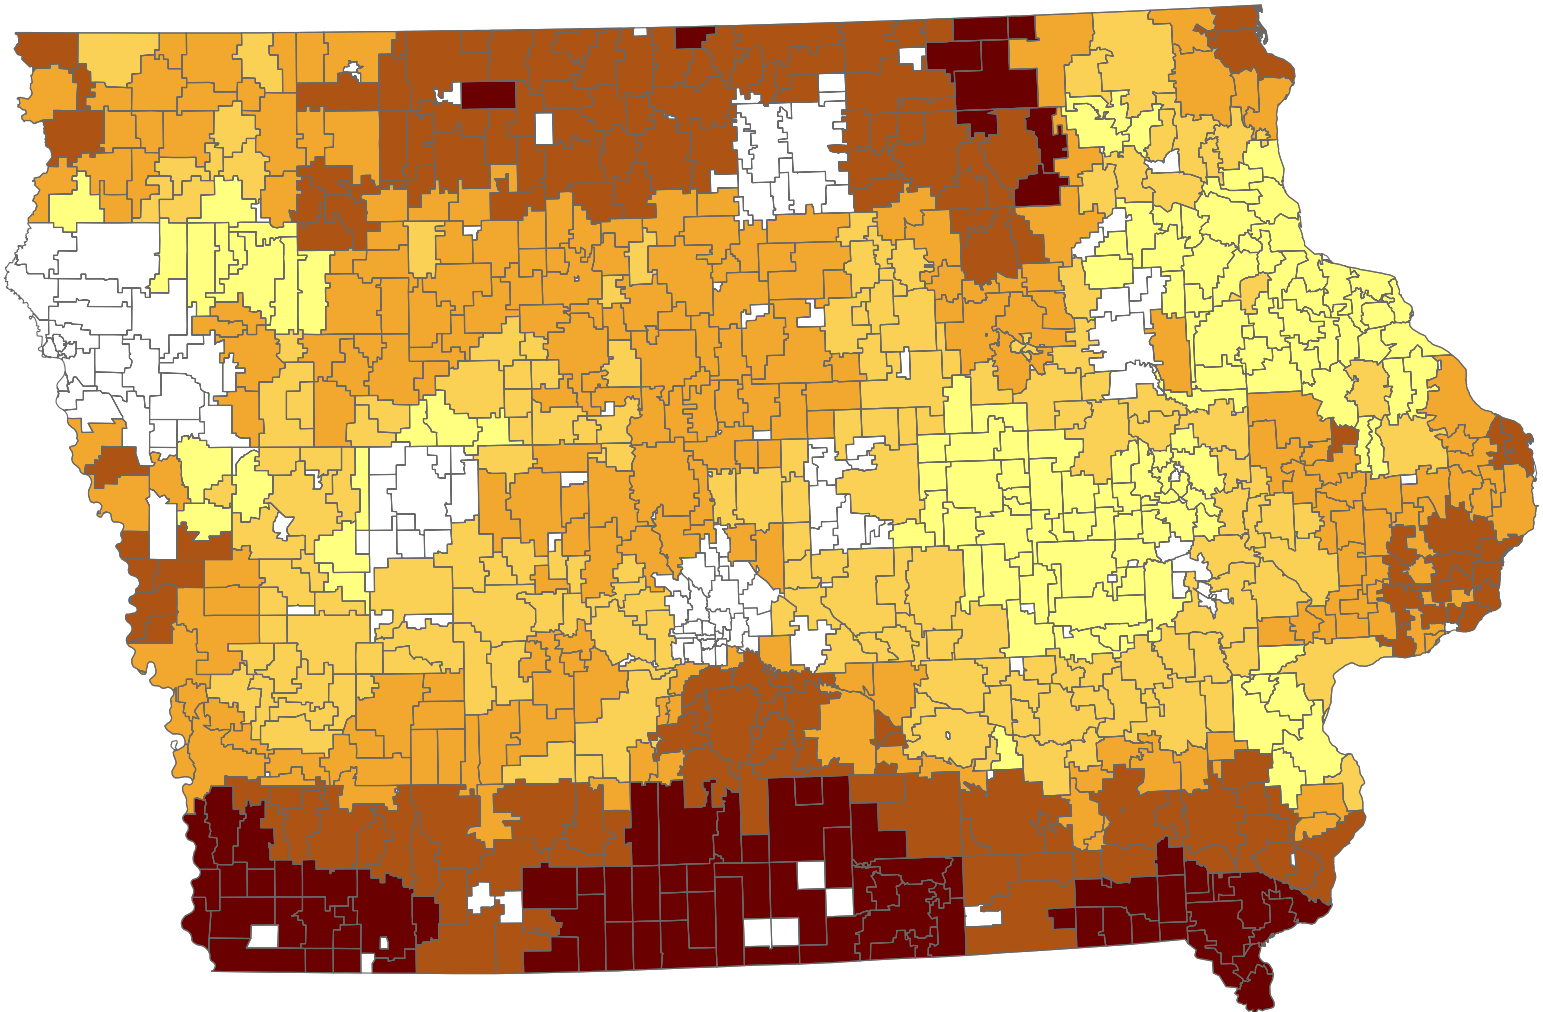

Corn Stover Quantity Iowa

Quantity (dry tons)

Corn Stover Marginal Cost Iowa

Marginal Cost (\$/dry ton)