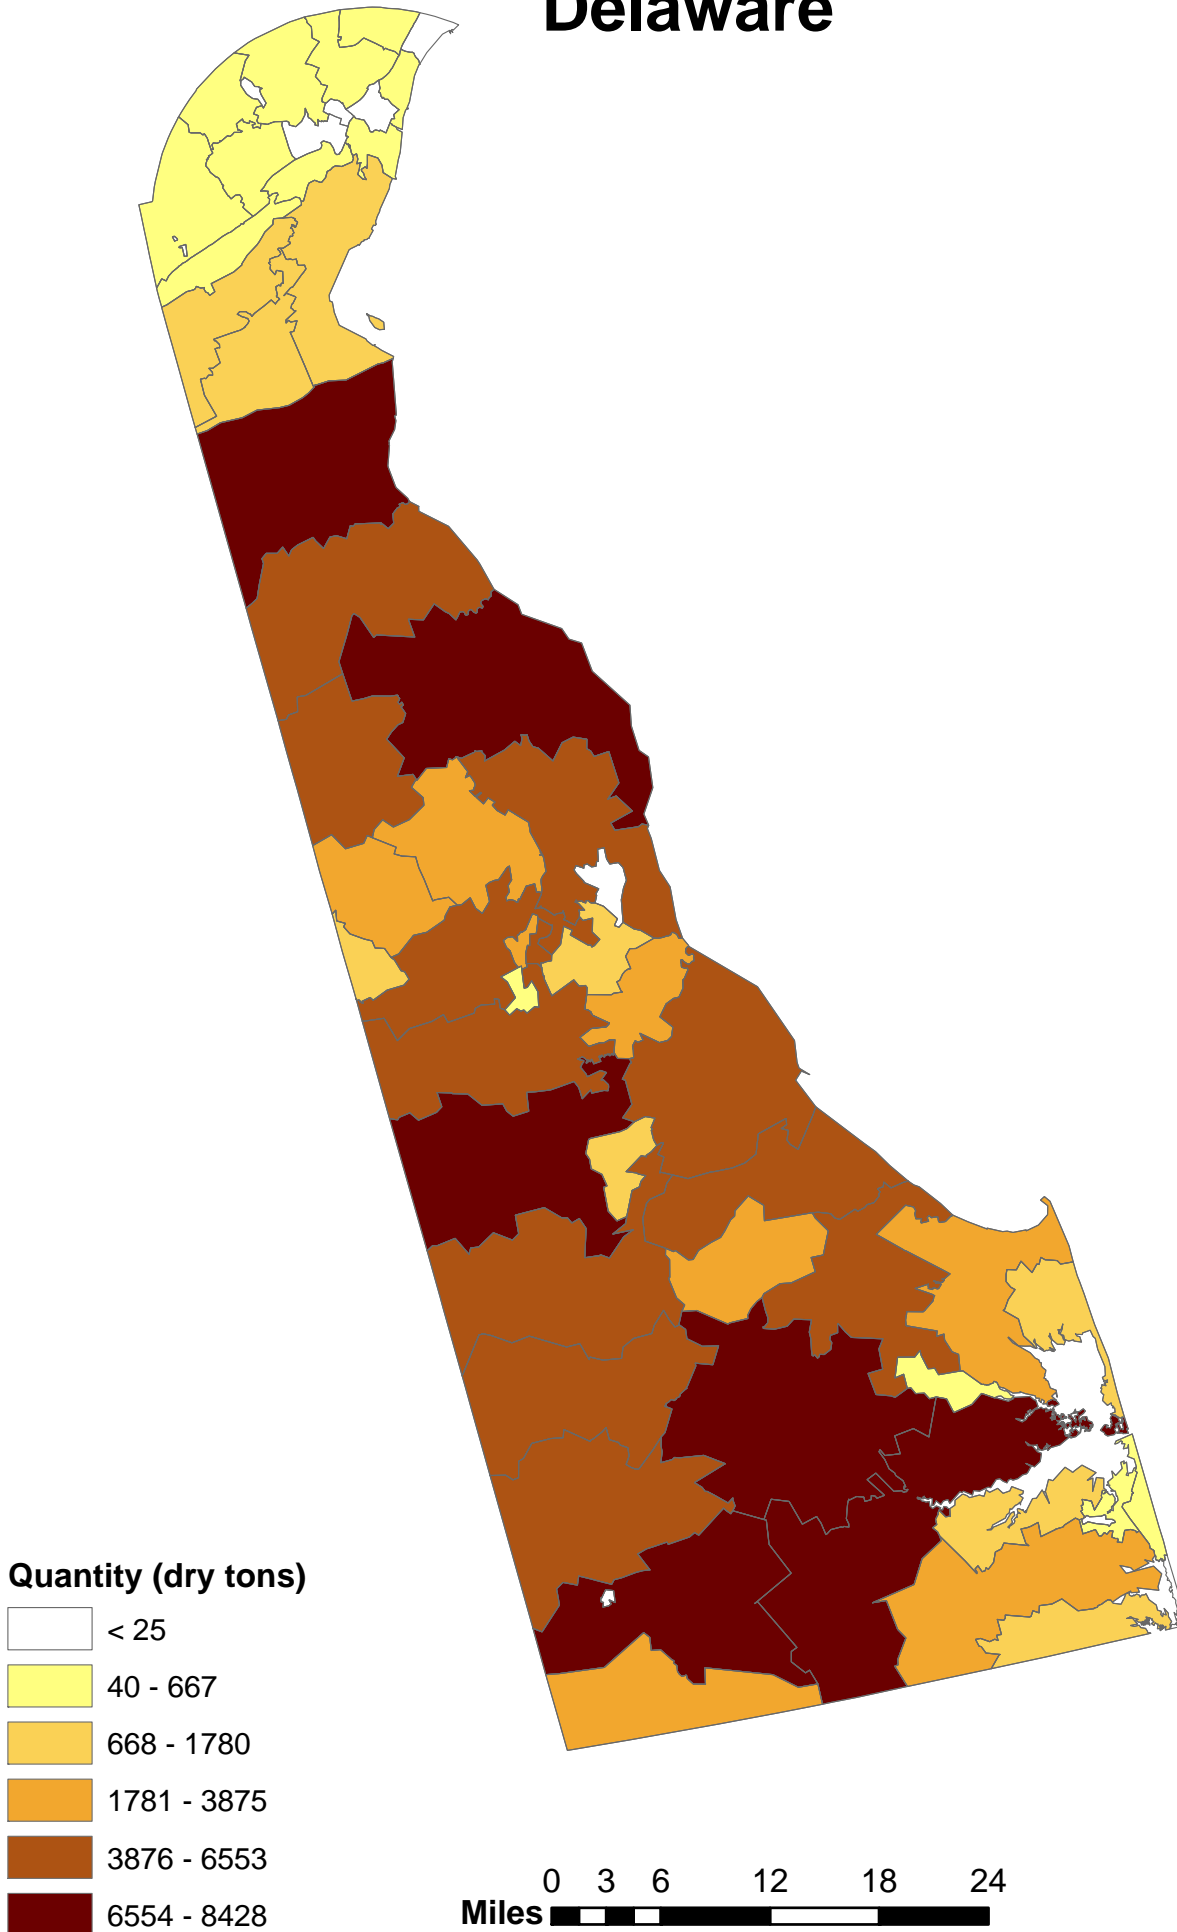

Wheat Straw Quantity Delaware

Wheat Straw Marginal Cost Delaware