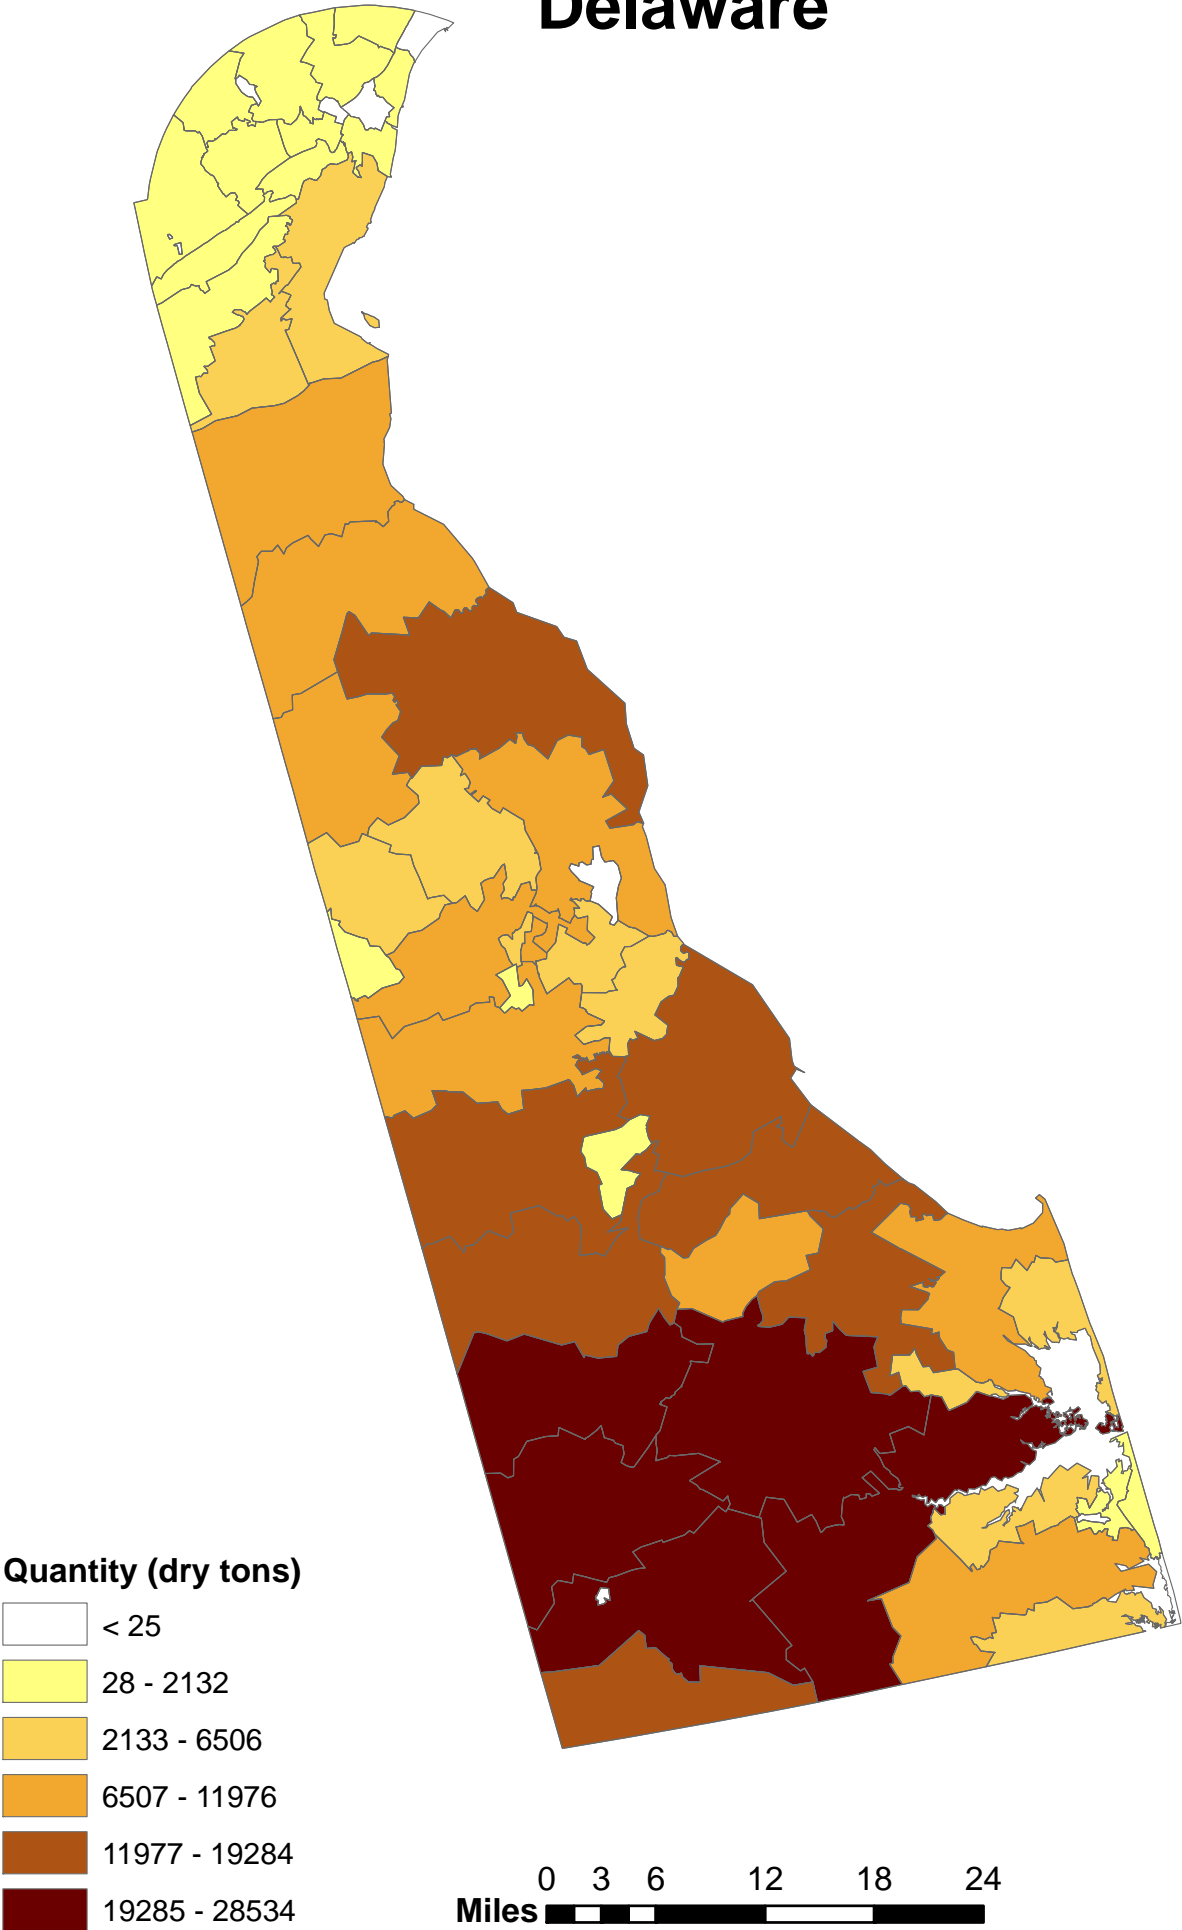

Corn Stover Quantity Delaware

Corn Stover Marginal Cost Delaware