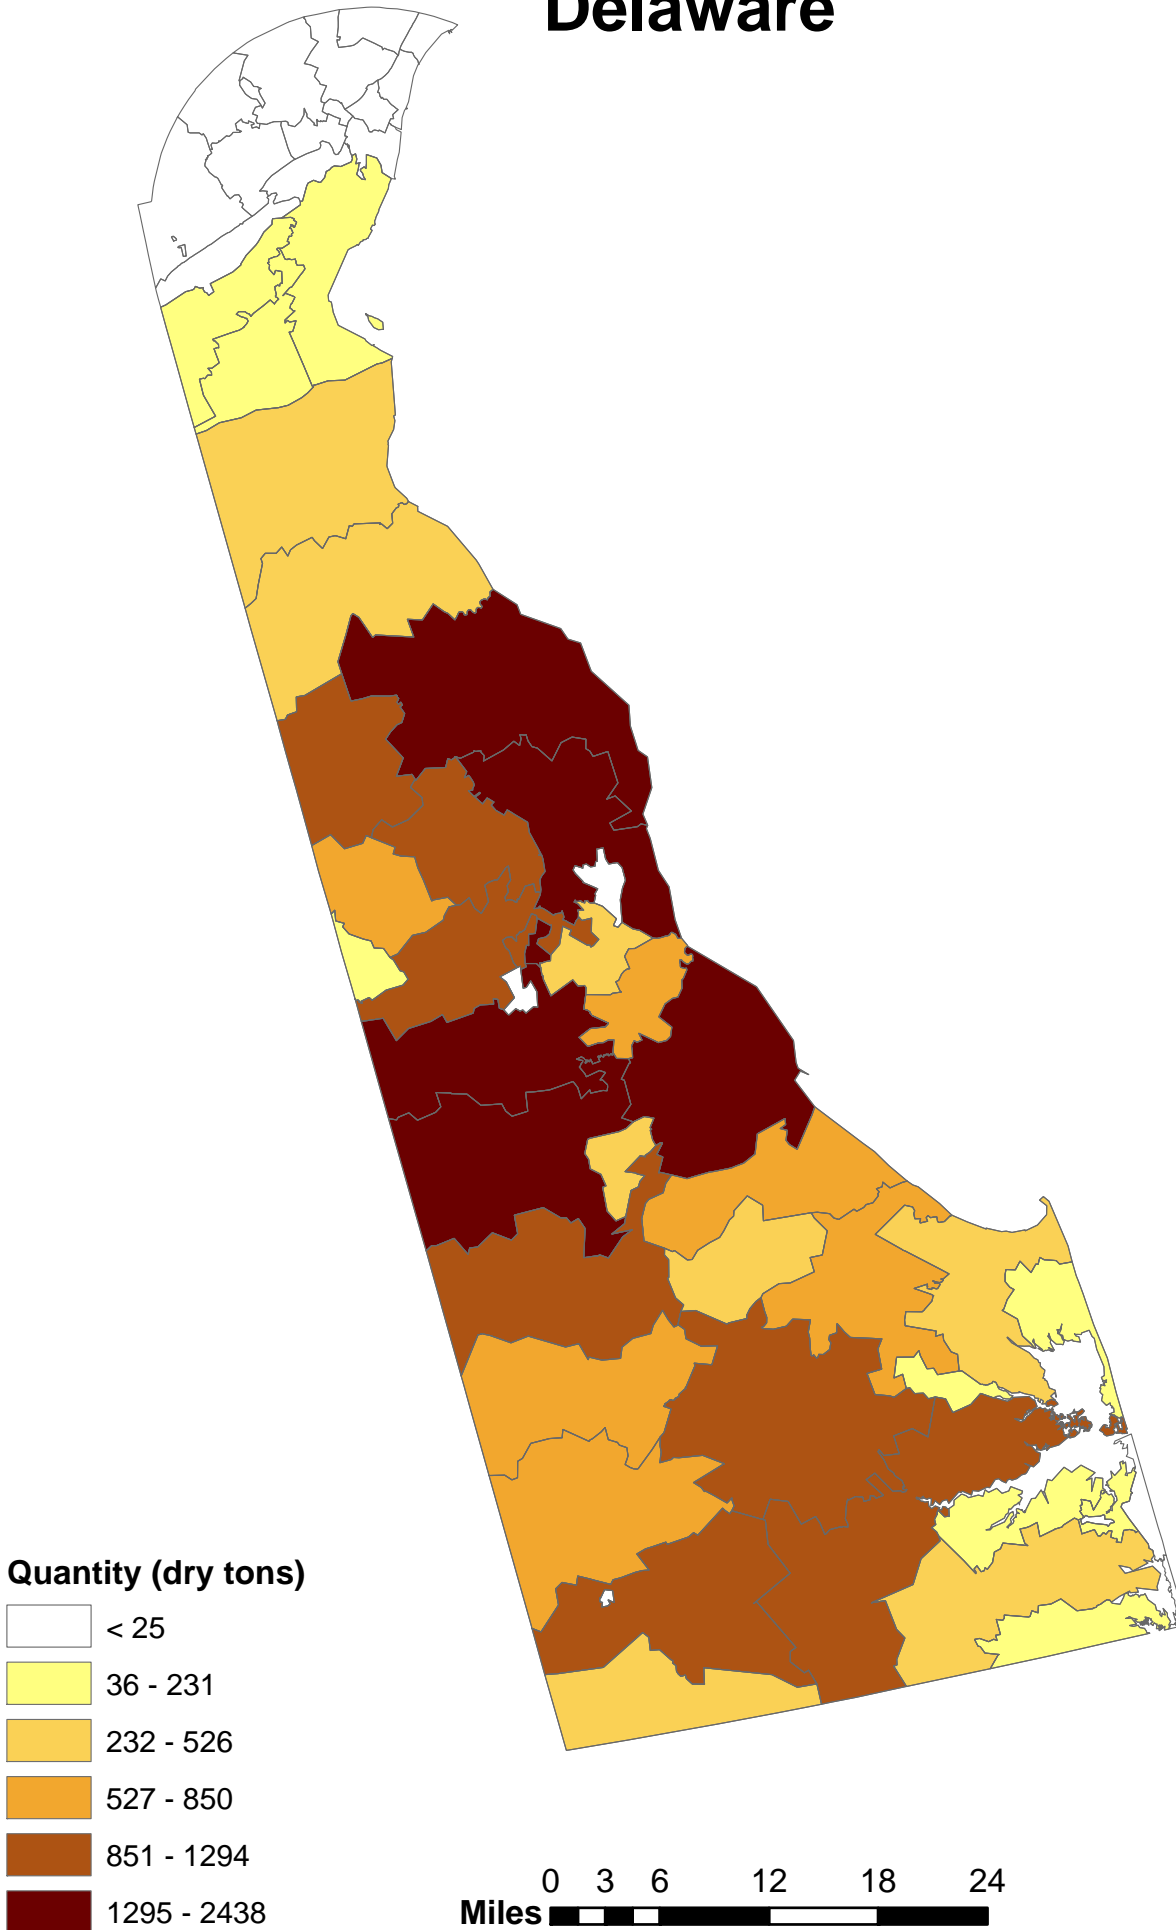

Barley Straw Quantity Delaware

Barley Straw Marginal Cost Delaware